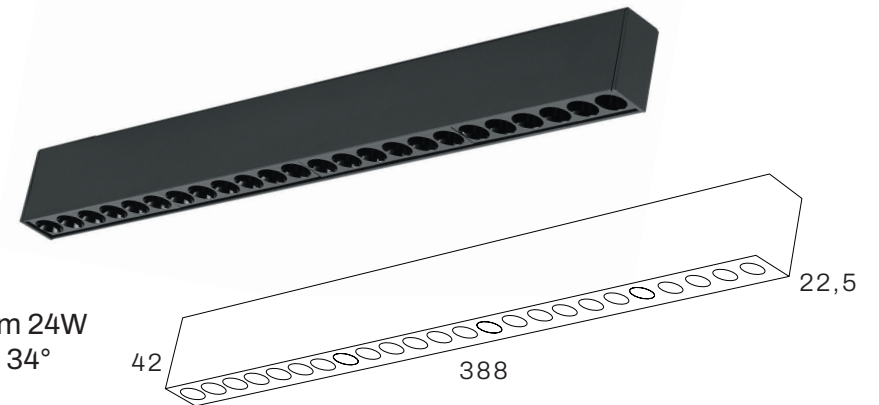

Visit our website to see the full Tendenza program including all available accessories.

Available Fixtures

Veneto12
24Vdc 1150lm 12W
2700K RA90 34°
Dimmable
Low UGR due to
dark-light reflectors

Veneto24
24Vdc 2400lm 24W
2700K RA90 34°
Dimmable
Low UGR due to
dark-light reflectors