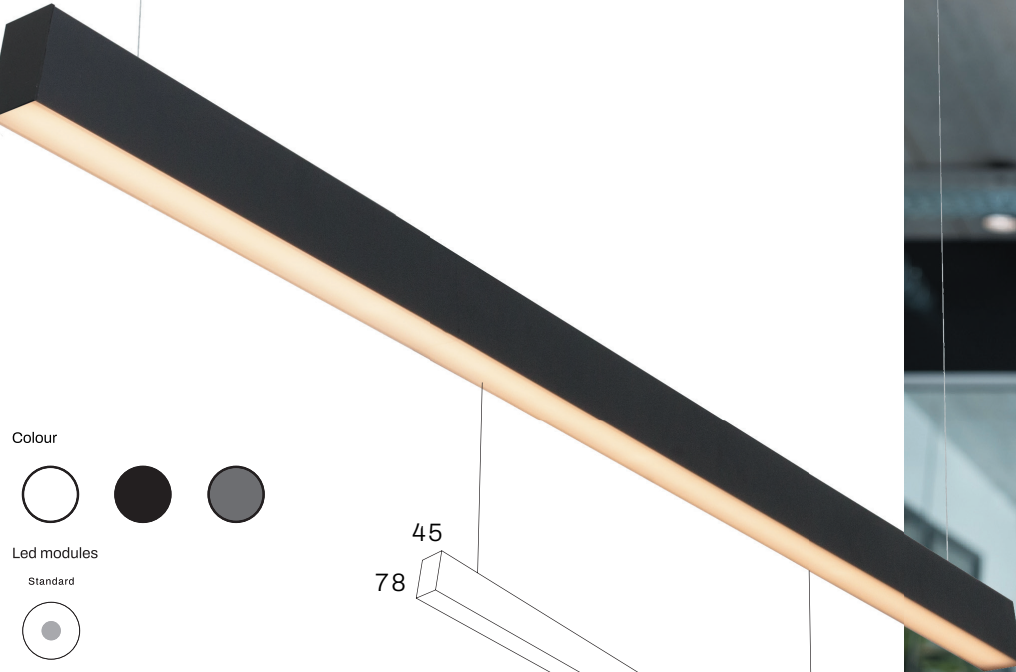

LUCEVARIA PENDANT

made in
HOLLAND

**INTER
NOVA**
PROFESSIONAL LIGHTING

OSRAM
LED Inside

Linear pendant lighting (57cm, 113cm, 141cm) for the perfect utility lighting. Ideal to be used for desk and counter lighting. Supplied including suspension kit, suspension length 3m.

570mm : 1500lm
1130mm : 3000lm
1410mm : 3850lm

CRI : >80Ra
CCT : 3000K, 4000K

Colour

Led modules

Options

- Colour: Three circles representing white, black, and grey.
- Led modules: A circle with a central dot labeled 'Standard'.
- Options: Three icons: a circle with 'DALI', a circle with '1-10V', and a trapezoidal shape labeled 'Casambi'.