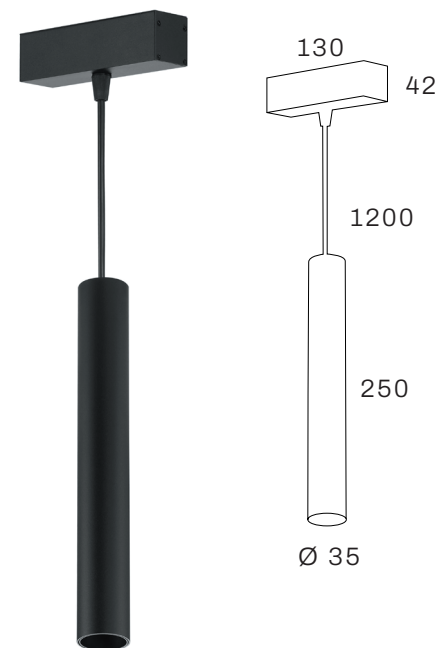

Puglia35
24Vdc 440lm 5W
2700K RA90 60°
Dimmable