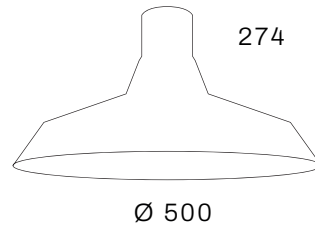

ROSWELL

made in
HOLLAND

PHILIPS
LED SLM INSIDE