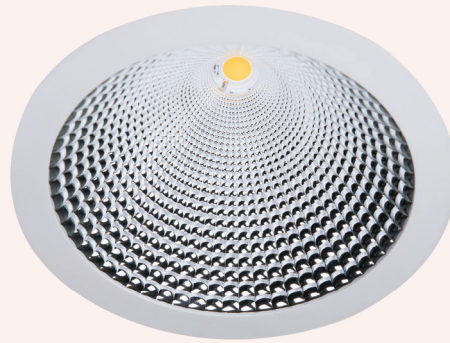

GIRO SLM 180 / 206 / 226

PHILIPS
LED SLM INSIDE

Highly efficient LED downlight equipped with a Philips SLM Module. Available in 3 sizes: 180mm, 206mm and 226mm. IP44 set with frontglass available upon request.

- **Lumen** : 1100lm, 2000lm
  3000lm, 4500lm, 6000lm
- **CRI** : >80Ra, >90Ra
- **CCT** : 2700K, 3000K, 3500K,
  4000K, 5700K
- **Cut-out sizes** : Giro 180 Ø170 x H130mm
  Giro 206 Ø190 x H132mm
  Giro 226 Ø215 x H137mm