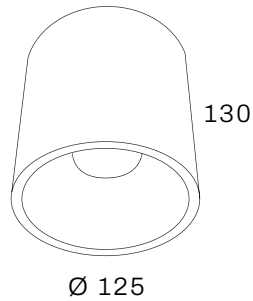

LIPARI

ORIZZONTE

PHILIPS
LED DLM INSIDE

Surface mounted downlight with powder coating finish. Available in black (golden inner ring) and white (black inner ring). Standard Triac dimmable. Also available in a 3-circuit track version.

Lumen : 1500lm
CRI : >90Ra
CCT : 2700K

Standard

Dimmable

Colour

Reflector

Reflector

Led modules

Standard

Options

Dimmable