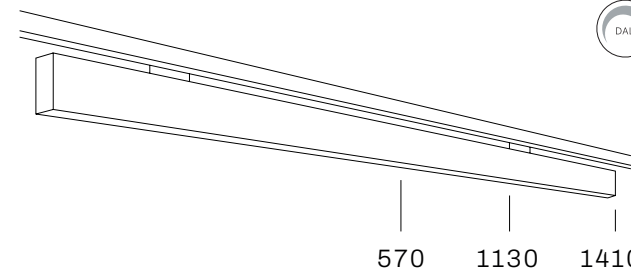

Linear LED profile (45x78mm) for 3-phase track with a opal diffusor.

570mm : 1500lm
1130mm : 3000lm
1410mm : 3850lm

CRI : >80Ra, >90Ra
CCT : 3000K, 4000K, 5000K, 6500K

Colour

Led modules

Options