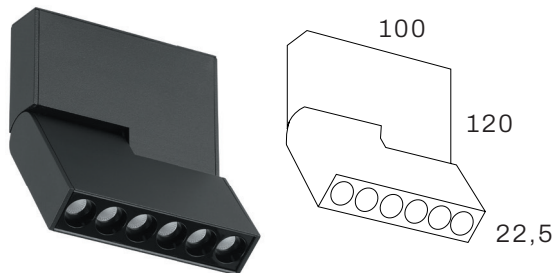

TENDENZA 24V MAGNETIC TRACK

White, black and golden inner ring available for Amalfi35, Amalfi50 and Puglia35.

Verona06
24Vdc 650lm 8W
2700K RA90 34°
Dimmable
Low UGR due to dark-light reflectors