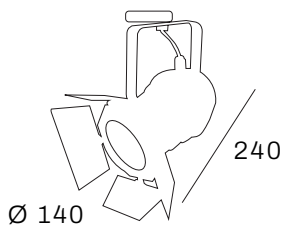

IL PODIO

made in
HOLLAND

PHILIPS
LED SLM INSIDE

Theatre-look 3-phase tracklight with built-in LED driver and aluminium die-cast heatsink. Powder coating finish. Supplied including barndoors.

Lumen : 1100lm, 2000lm, 3000lm
CRI : >80Ra, >90Ra
CCT : 2700K, 3000K, 3500K, 4000K, 5700K