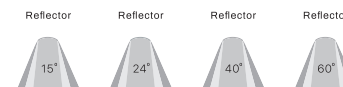

Lumen : 1100lm, 2000lm, 3000lm,
4500lm, 6000lm
CRI : >80Ra, >90Ra
CCT : 2700K, 3000K, 3500K,
4000K, 5700K

Colour

Reflector

Led modules

Options

TRIPOLORE

made in
HOLLAND

PHILIPS
LED SLM INSIDE