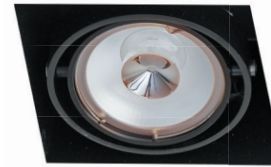

LUNA FRAMELESS

Frameless gimbal recessed spot. Tilt- and swivel rings. Suitable for domestic and hospitality applications.
Plasterframe included.

LUNA 1 FRAMELESS

Single recessed spot. Cut-out size:
L120 x W120 x H120mm

LUNA 2 FRAMELESS

Double recessed spot.
Cut-out size: L225 x W120 x H120mm

Lamptype AR70 LED.
Supplied without powersupply and lightsource, available upon request.