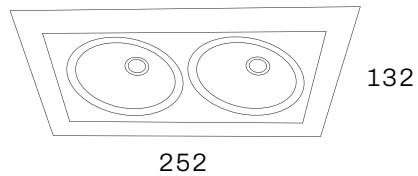

Colour

LUNA FRAME

Gimbal recessed spot. Tilt- and swivel rings. Suitable for domestic and hospitality applications.

LUNA 1

Single recessed spot.
Cut-out size: L120 x W120 x H125mm

LUNA 2

Double recessed spot.
Cut-out size: L240 x W120 x H125mm