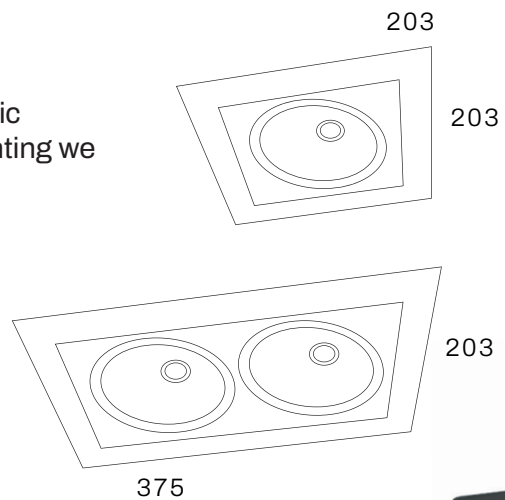

MOON FRAME

Gimbal recessed spot with modern look.
Tilt- and swivel rings. Suitable for domestic
and hospitality applications. For shop lighting we
recommend the Moon Retail.

MOON 1 FRAME

Single recessed spot.
Cut-out size: L165 x W165 x H111mm

MOON 2 FRAME

Double recessed spot.
Cut-out size: L350 x W165 x H111mm

Lamptype AR111 LED.
Supplied without powersupply and lightsource,
available upon request.

Colour

MOON

FRAMELESS

Frameless gimbal recessed spot with modern look. Tilt- and swivel rings. Suitable for domestic and hospitality applications. Plasterframe included. For shop lighting we recommend the Moon Retail.