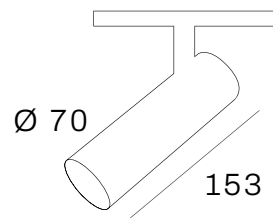

Casambi

CAMBIA

Aluminium 3-phase tracklight in powder coating finish with adjustable beamangle (10-60°). Equipped with Powergear Ultimate Adapter® with built-in driver.

Lumen : 1100lm, 2000lm
CRI : >90Ra
CCT : 3000K, 4000K