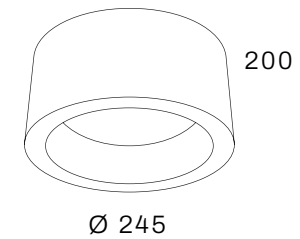

Economic surface mounted LED downlight with Philips Fortimo LED DLM. Powder coating finish. Also available in a 3-circuit track version.

Lumen : 1100lm, 2000lm, 3000lm
CRI : >80Ra
CCT : 3000K, 4000K

Colour

Reflector

Led modules

Standard

Options

Dimmable

Dimmable

Dimmable

Casambi