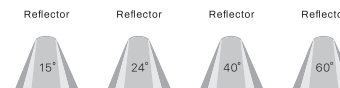

Led modules

Options

VELA

PHILIPS
LED SLM INSIDE

3-Phase track Wallwasher with a very wide beamangle. Ideal for lighting wall presentations. Powder coating finish.

Lumen : 1100lm, 2000lm, 3000lm, 4500lm
CRI : >80Ra, >90Ra
CCT : 2700K, 3000K, 3500K, 4000K, 5700K