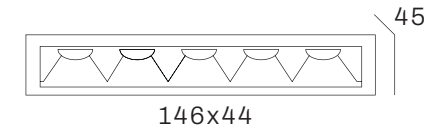

Economic square LED downlight equipped with a Philips Downlight Module.

Lumen : 1100lm, 2000lm, 3000lm
CRI : >80Ra
CCT : 3000K, 4000K
Cut-out size : L190 x B190 x H 134mm

Colour

Reflector

Led modules

Options