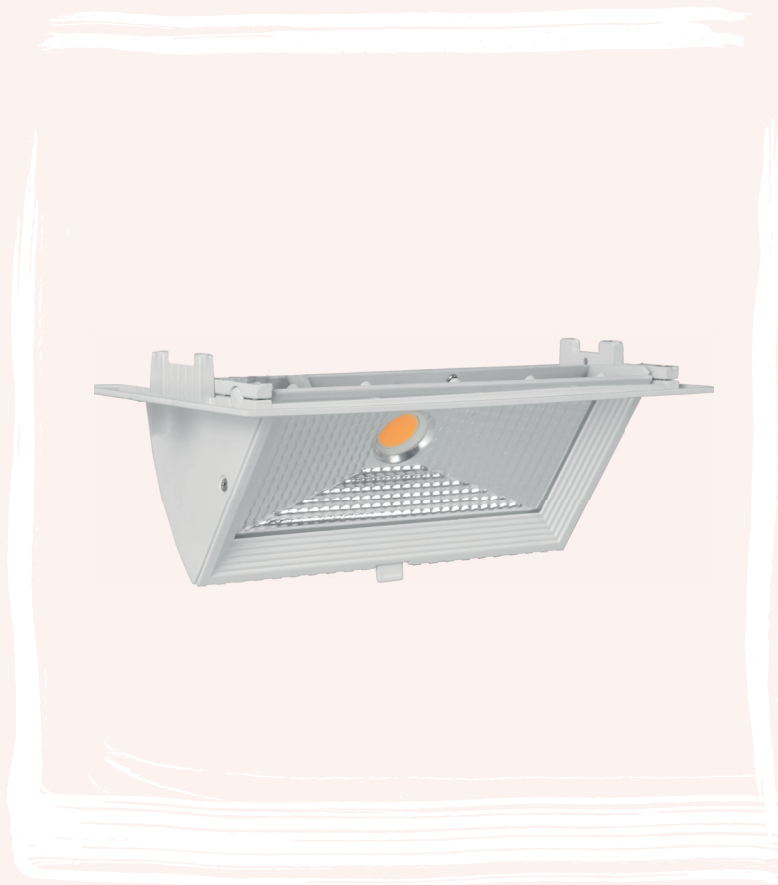

OCCHIO

made in
HOLLAND

PHILIPS
LED SLM INSIDE

Recessed LED wallwasher with a very wide beam angle. Ideal for lighting wall presentations. Powder coating finish. Glass standard included.

Lumen : 1100lm, 2000lm, 3000lm,
4500lm, 6000lm

CRI : >80Ra, >90Ra

CCT : 2700K, 3000K, 3500K,
4000K, 5700K

Cut-out size : L220 x W122 x H90mm

Colour

Reflector

Reflector

Led modules

Options