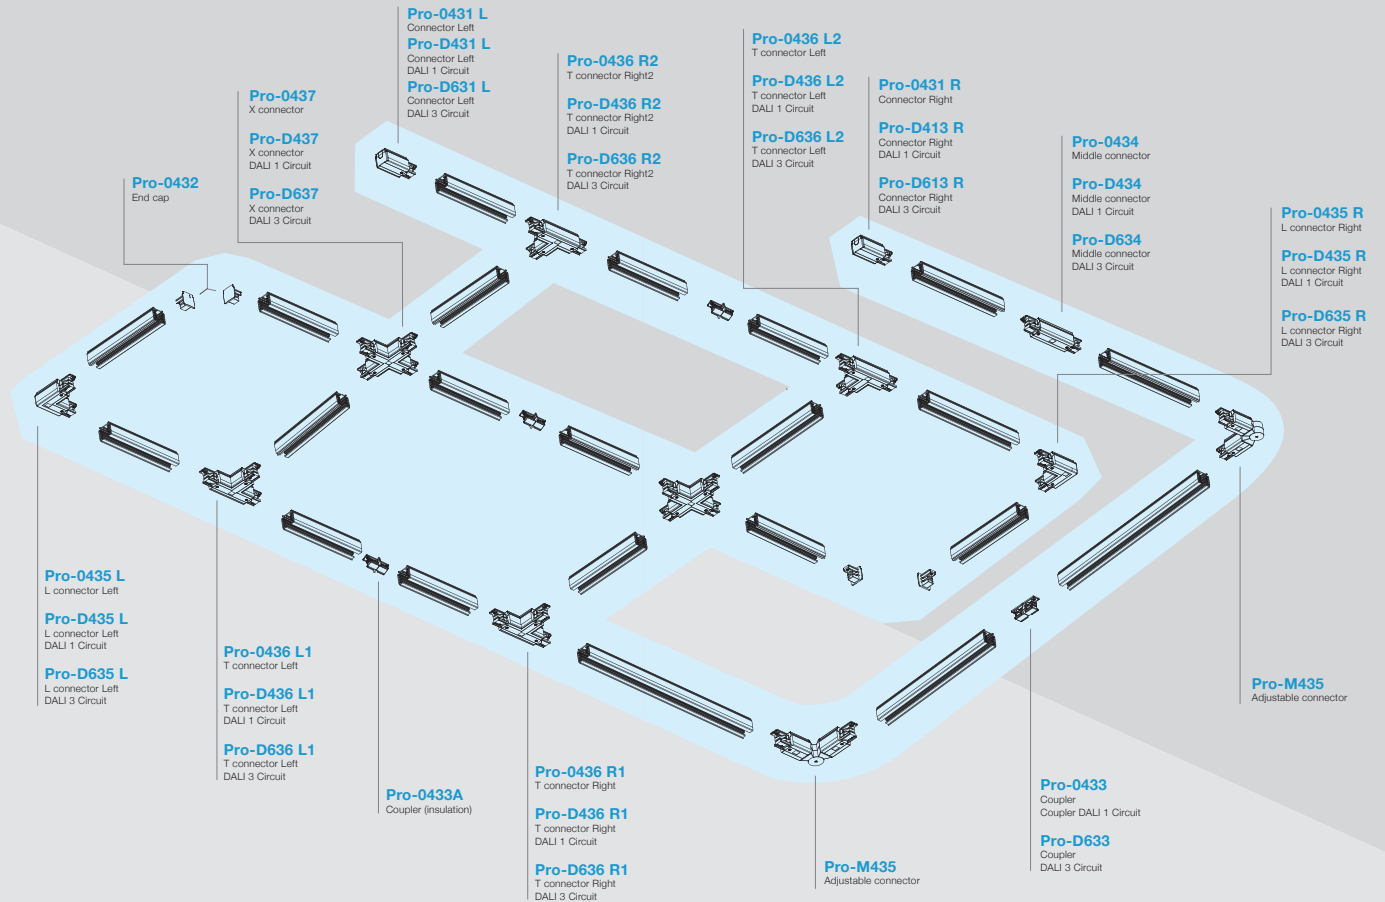

On the right track

High quality 3-Phase track for professional and flexible lighting solutions. PowerGear track is suitable for tracklights with 3-Phase adapter of all major brands! PowerGear is being produced under certified ISO9001 and ISO14000 regulations and it features ENEC, UL, TUV/GS labels.

Also available as recessed track, request our Powergear brochure for the full program.