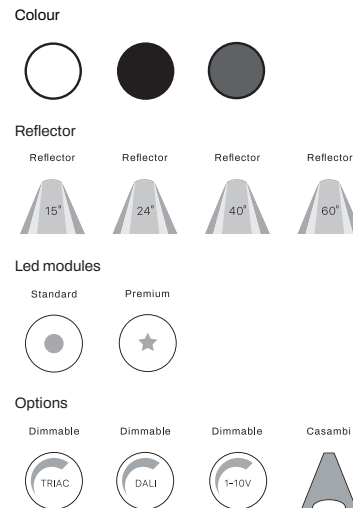

Compact curved recessed LED spot.
Turnable and tiltable. Ideal for retail shops.
Glass standard included. Powder coating finish.

Lumen : 1100lm, 2000lm, 3000lm
CRI : >80Ra, >90Ra
CCT : 2700K, 3000K, 3500K,
4000K, 5700K
Cut-out size : Ø130 x H114mm

Colour

Reflector

Led modules

Options

RONDIO

DOLINA FRAMELESS

PHILIPS
LED SLM INSIDE

Round turn- and tiltable recessed LED spot.
Glass standard included. Powder coating finish.

Lumen : 1100lm, 2000lm, 3000lm
CRI : >80Ra, >90Ra
CCT : 2700K, 3000K, 3500K, 4000K, 5700K
Cut-out size : Ø115 x H94mm

PHILIPS
LED SLM INSIDE

Tiltable recessed frameless fixture with deep reflector. 350° turnable and 30° tiltable. Standard Triac dimmable. Also available with gold, white or black inner ring.