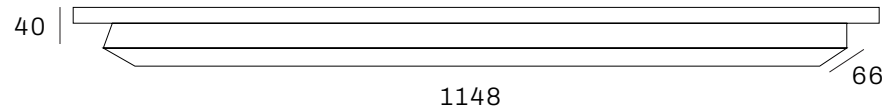

Colour

Reflector

Led modules

LUMINOSA TRACK / SURFACE

LUCEVARIA TRACK

OSRAM LED Inside

Linear light available in surface mounted and 3-phase track version. Can be equipped with a wide variety high efficiency lenses.