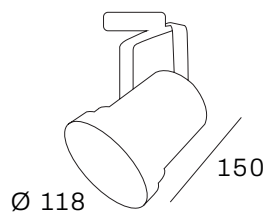

Lightsource advice: Optiled Array AR111 927/DTW 800lm (as shown on the product picture).

Colour

Options

Dimmable

Casambi

IL PODIO

made in
HOLLAND

PHILIPS
LED SLM INSIDE