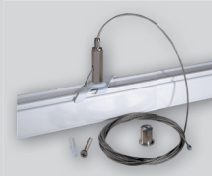

Suspension kit with 5m wire
PRO-EZ0449