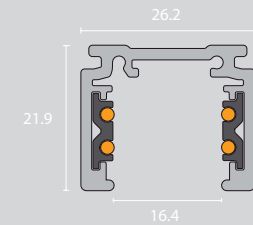

Low Voltage Single Circuit DALI

48V 15A Max.

Colour

Request our Powergear brochure for the full 48V program.

SURFACE MOUNTED TRACK

SURFACE MOUNTED DEEP TRACK

RECESSED TRACK

Tailormade solutions