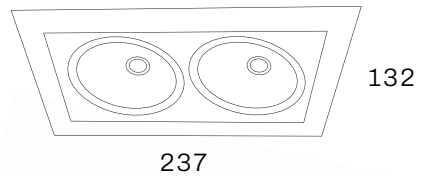

STAR FRAME

Gimbal recessed spot. Tilt- and swivel rings.
Suitable for domestic and hospitality applications.

STAR 1

Single recessed spot.
Cut-out size: L115 x W115 x H125mm

STAR 2

Double recessed spot.
Cut-out size: L210 x W115 x H125mm

Lamp type GU10 LED or 50mm LED module.
Standard supplied without light source, available upon request.

Colour