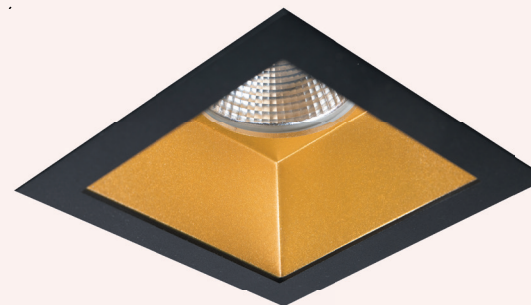

TALEGGIO

made in
HOLLAND

PHILIPS
LED SLM INSIDE