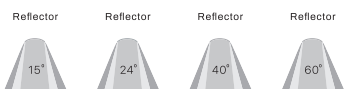

INTERNO

PHILIPS
LED SLM INSIDE

Tubular 3-Phase tracklight with built-in LED driver and aluminium die-cast heatsink. Powder coating finish. Glass standard included.

Lumen : 1100lm, 2000lm, 3000lm
CRI : >80Ra, >90Ra
CCT : 2700K, 3000K, 3500K, 4000K, 5700K

Colour

Reflector

Led modules

Options

FIGLIO

PHILIPS
LED SLM INSIDE

Compact 3-Phase tracklight with built-in driver. Powder coating finish.

Lumen : 1100lm, 2000lm, 2500lm
CRI : >80Ra, >90Ra
CCT : 2700K, 3000K, 3500K, 4000K, 5700K

Colour

Reflector

Led modules

Options