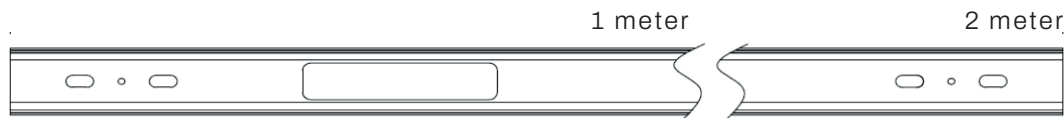

Visit our website to see the full Tendenza program including all available accessories.