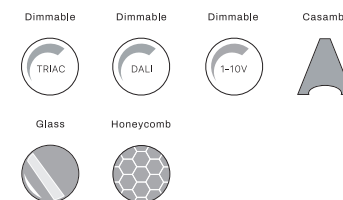

Lumen : 1100lm, 2000lm, 3000lm,
4500lm, 6000lm
CRI : >80Ra, >90Ra
CCT : 2700K, 3000K, 3500K,
4000K, 5700K

Colour

Reflector

Led modules

Options

TRIPOLORE

made in
HOLLAND

PHILIPS
LED SLM INSIDE