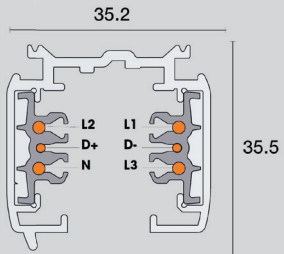

3-PHASE DALI TRACK

- 1 meter PRO-0610
- 2 meter PRO-0620
- 3 meter PRO-0630

Also available as recessed track, request our Powergear brochure for the full program.