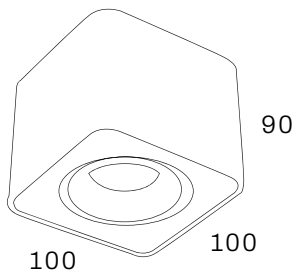

Standard

Dimmable

Colour

Reflector

Reflector