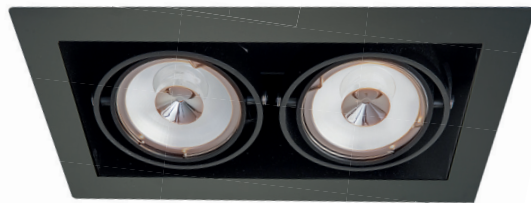

Colour

LUNA FRAME

Gimbal recessed spot. Tilt- and swivel rings. Suitable for domestic and hospitality applications.

LUNA 1

Single recessed spot.
Cut-out size: L120 x W120 x H125mm

LUNA 2

Double recessed spot.
Cut-out size: L240 x W120 x H125mm