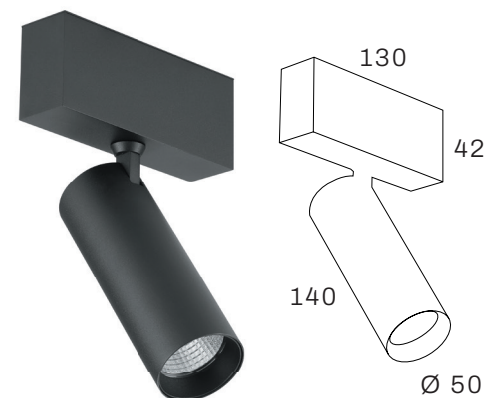

Amalfi50
24Vdc 780lm 10W
2700K RA90 24° or 40°
Dimmable