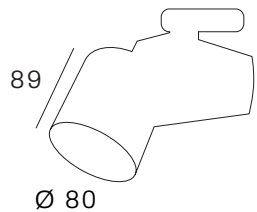

made in
HOLLAND

GALLERIA

made in
HOLLAND

PHILIPS
LED SLM INSIDE

Compact 3-phase aluminium tracklight with passive cooling body and driverbox. Powder coating finish.

Lumen : 1100lm, 2000lm
CRI : >80Ra, >90Ra
CCT : 2700K, 3000K, 3500K,
4000K, 5700K