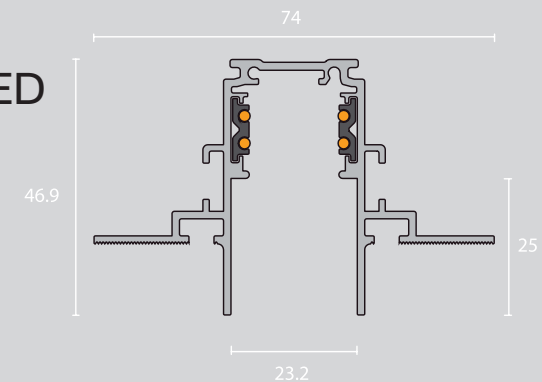

Low Voltage Single Circuit DALI

48V 15A Max.

Colour

Request our Powergear brochure for the full 48V program.

SURFACE MOUNTED TRACK

SURFACE MOUNTED DEEP TRACK

RECESSED TRACK

Tailormade solutions