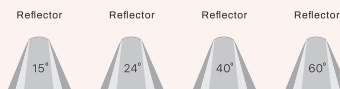

DIABLO

made in
HOLLAND

PHILIPS

LED SLM INSIDE

Aluminium 3-phase tracklight equipped with unique Powergear Ultimate Adapter® with built-in LED driver.

Lumen : 1100lm, 2000lm, 3000lm

CRI : >80Ra, >90Ra

CCT : 2700K, 3000K, 3500K, 4000K, 5700K

Colour

Reflector

Led modules

Options