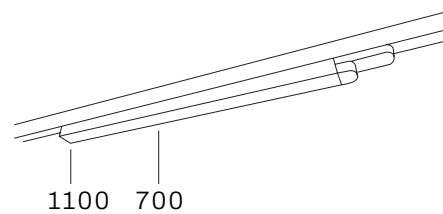

Colour

Led modules

Options

LINEA 60 / 100

Linear LED fixture with a 3-phase track connection. Ideally suited for general lighting. Equipped with opal diffuser.

Lumen : (Linea 60) 2200lm / (Linea 100) 3200lm
CRI : >80Ra
CCT : 3000K, 4000K