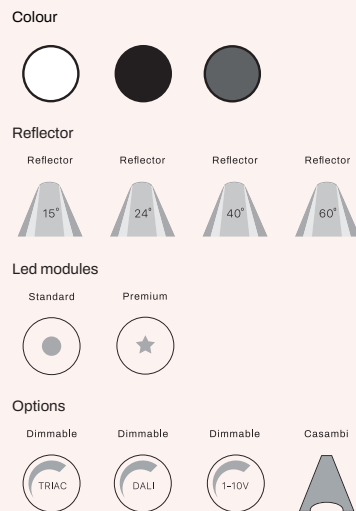

Triple recessed gimbal LED spot.
Powder coating finish.

Lumen : 1100lm, 2000lm, 3000lm,
4500lm, 6000lm

CRI : >80Ra, >90Ra

CCT : 2700K, 3000K, 3500K,
4000K, 5700K

Cut-out size : L470 x W165 x H145mm

Colour

Reflector

Led modules

Options

QUADRO

made in
HOLLAND

PHILIPS
LED SLM INSIDE

Square turn- and tiltable recessed LED spot. Glass standard included. Powder coating finish.

Lumen : 1100lm, 2000lm, 3000lm
CRI : >80Ra, >90Ra
CCT : 2700K, 3000K, 3500K, 4000K, 5700K
Cut-out size : L115 x B115 x H94

TALEGGIO

made in
HOLLAND

PHILIPS
LED SLM INSIDE

Square recessed LED spot with a deep reflector (low glare). Available with a black or gold inside. Standard Triac dimmable.

Lumen : 800lm, 1400lm
CRI : >80Ra, >90Ra
CCT : 2700K, 3000K, 4000K
UGR : <13
Cut-out size : L98 x B98 x H124mm

MOON FRAME

Gimbal recessed spot with modern look.
Tilt- and swivel rings. Suitable for domestic
and hospitality applications. For shop lighting we
recommend the Moon Retail.

MOON 1 FRAME

Single recessed spot.
Cut-out size: L165 x W165 x H111mm