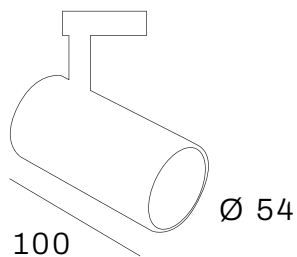

Compact aluminium 3-phase tracklight with powder coating finish. Available with decorative golden, black or white inner ring. Standard Triac dimmable, ideal to be used in hospitality and domestic projects. Also available in a Dim-to-Warm version.

Lumen : 2700K 700lm, DTW 500lm
CRI : >90Ra
CCT : 2700K, DTW (3000K - 2000K)