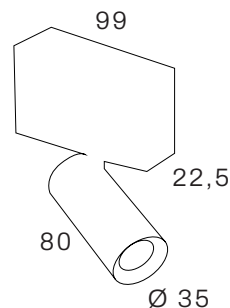

Firenze50
24Vdc 780lm 10W
2700K RA90 24° or 36°
Dimmable