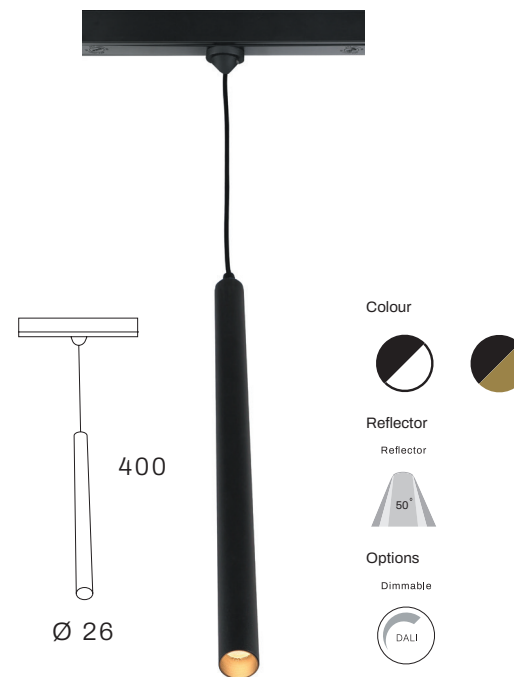

SALINA 48V

Decorative pendant in powder coating finish. Available in black (golden inner ring) and white (black inner ring). Only compatible with the Powergear® 48V system. Ideal to be used in domestic and hospitality projects.

Lumen : 600lm
CRI : >90Ra
CCT : 2700K