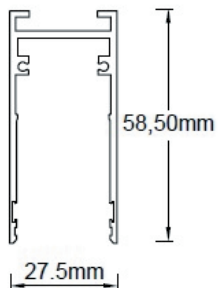

Visit our website to see the full Tendenza program including all available accessories.