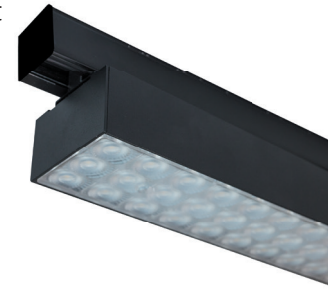

Aluminium linear 3-phase tracklight with high lumen output. Powder coating finish. Ideal to be used in high space and warehouses.

Lumen : 4500lm, 6000lm,
9000lm, 14000lm
CRI : >80Ra
CCT : 3000K, 4000K

Colour

Reflector

Led modules