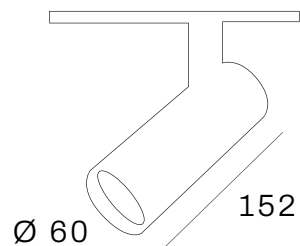

COLIBRI

PHILIPS
LED SLM INSIDE

Compact aluminium 3-phase tracklight equipped with unique Powergear Ultimate Adapter® with built-in LED driver. Powder coating finish.

Lumen : 1100lm, 2000lm
CRI : >80Ra, >90Ra
CCT : 2700K, 3000K, 3500K, 4000K, 5700K

Colour

Reflector

Led modules

Options