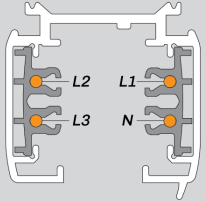

Also available as recessed track, request our Powergear brochure for the full program.

3-Phase track
 1 meter PRO-0410
 2 meter PRO-0420
 3 meter PRO-0430

Colour

Connector Left
 PRO-0431L

Connector Right
 PRO-0431R