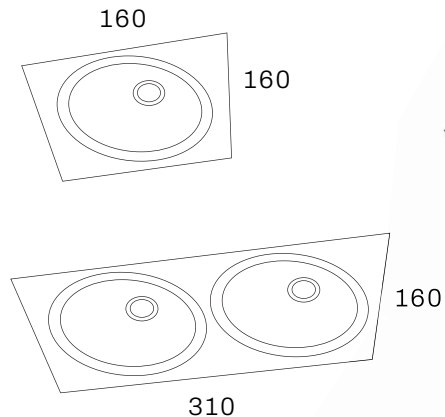

MOON 1 FRAMELESS

Single recessed spot.
Cut-out size: L165 x W165 x H110mm

MOON 2 FRAMELESS

Double recessed spot.
Cut-out size: L315 x W165 x H110mm

Lamp type AR111 LED.
Supplied without powersupply and lightsource, available upon request.

Colour

LUNA FRAME

Gimbal recessed spot. Tilt- and swivel rings. Suitable for domestic and hospitality applications.

LUNA 1

Single recessed spot.
Cut-out size: L120 x W120 x H125mm

LUNA 2

Double recessed spot.
Cut-out size: L240 x W120 x H125mm