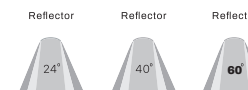

Led modules

Standard

Options

Dimmable