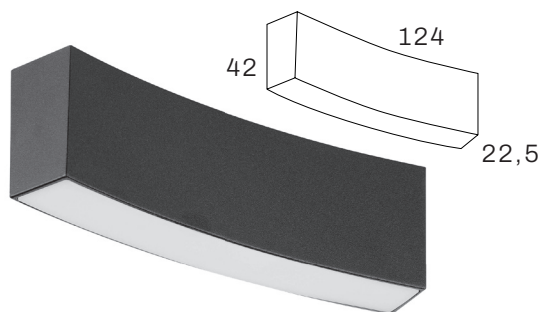

Amalfi35
24Vdc 440lm 5W
2700K RA90 20° or 40°
Dimmable

Amalfi35D
24Vdc 2x 440lm 10W
2700K RA90 20° or 40°
Dimmable

Puglia35
24Vdc 440lm 5W
2700K RA90 60°
Dimmable

24V MAGNETIC TRACK | CURVED

Lazio
24Vdc 450lm 7W
2700K RA90 Opal
Dimmable