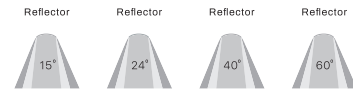

Colour

Reflector