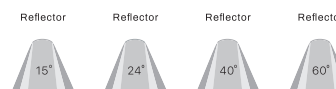

MOON ¹/₂ RETAIL

PHILIPS
LED SLM INSIDE

MOON 1 RETAIL

Single recessed gimbal LED spot.

Cut-out size: L165 x W165 x H145mm

MOON 2 RETAIL

Double recessed gimbal LED spot.

Cut-out size: L325 x W165 x H145mm

Lumen : 1100lm, 2000lm, 3000lm,
4500lm, 6000lm

CRI : >80Ra, >90Ra

CCT : 2700K, 3000K, 3500K,
4000K, 5700K

Colour

Reflector

Led modules

Options