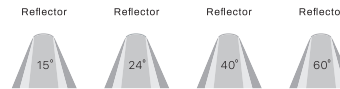

Lumen : 1100lm, 2000lm, 3000lm
CRI : >80Ra, >90Ra
CCT : 2700K, 3000K, 3500K, 4000K, 5700K

Colour

Reflector

Led modules

Options

INTERNO

PHILIPS
LED SLM INSIDE

Tubular 3-Phase tracklight with built-in LED driver and aluminium die-cast heatsink. Powder coating finish. Glass standard included.