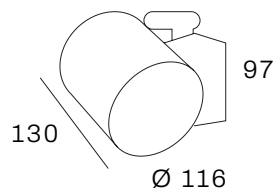

CONCENTRA

PHILIPS
LED SLM INSIDE

3-Phase aluminium tracklight with industrial look and separate driverbox. Powder coating finish. Suitable for high lumenflux, up to 6000lm.

Lumen : 1100lm, 2000lm, 3000lm,
4500lm, 6000lm
CRI : >80Ra, >90Ra
CCT : 2700K, 3000K, 3500K,
4000K, 5700K