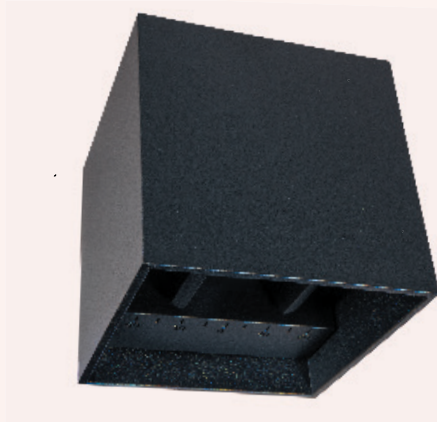

Single surface mounted gimbal spot.

STAR 2 SURFACE

Double surface mounted gimbal spot.

Lamp type GU10 LED. Supplied without light source, available upon request.

Colour

CUBO UP/DOWN

Compact IP65 wall fixture, up/down. Standard triac dimmable. Beam angle can be adjusted manually (1°-120°). Suitable for indoor and outdoor use.