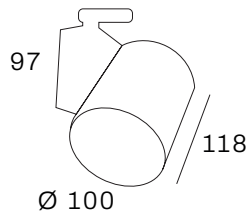

PRESENTA

PHILIPS
LED SLM INSIDE

3-Phase aluminium tracklight with industrial look and separate driverbox. Powder coating finish.

Lumen : 1100lm, 2000lm, 3000lm, 4500lm
CRI : >80Ra, >90Ra
CCT : 2700K, 3000K, 3500K, 4000K, 5700K