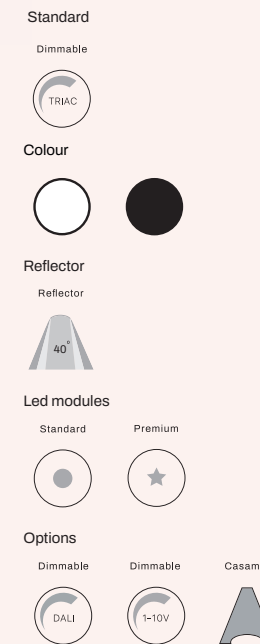

Led modules

Options

QUADRO

made in
HOLLAND

PHILIPS
LED SLM INSIDE

Square turn- and tiltable recessed LED spot. Glass standard included. Powder coating finish.

Lumen : 1100lm, 2000lm, 3000lm
CRI : >80Ra, >90Ra
CCT : 2700K, 3000K, 3500K, 4000K, 5700K
Cut-out size : L115 x B115 x H94

TALEGGIO

made in
HOLLAND

PHILIPS
LED SLM INSIDE

Square recessed LED spot with a deep reflector (low glare). Available with a black or gold inside. Standard Triac dimmable.

Lumen : 800lm, 1400lm
CRI : >80Ra, >90Ra
CCT : 2700K, 3000K, 4000K
UGR : <13
Cut-out size : L98 x B98 x H124mm

MOON FRAME

Gimbal recessed spot with modern look.
Tilt- and swivel rings. Suitable for domestic
and hospitality applications. For shop lighting we
recommend the Moon Retail.

MOON 1 FRAME

Single recessed spot.
Cut-out size: L165 x W165 x H111mm

MOON 2 FRAME

Double recessed spot.
Cut-out size: L350 x W165 x H111mm

Lamptype AR111 LED.
Supplied without powersupply and lightsource,
available upon request.

Colour

MOON

FRAMELESS

Frameless gimbal recessed spot with modern look. Tilt- and swivel rings. Suitable for domestic and hospitality applications. Plasterframe included. For shop lighting we recommend the Moon Retail.