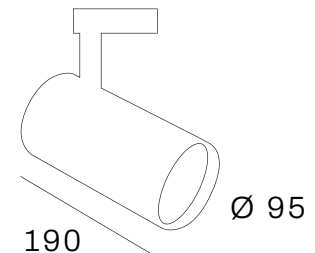

Lumen : 1100lm, 2000lm, 3000lm, 4500lm
CRI : >80Ra, >90Ra
CCT : 2700K, 3000K, 3500K, 4000K, 5700K

Colour

Reflector

Led modules

Options

COLIBRI

PHILIPS
LED SLM INSIDE

Compact aluminium 3-phase tracklight equipped with unique Powergear Ultimate Adapter® with built-in LED driver. Powder coating finish.