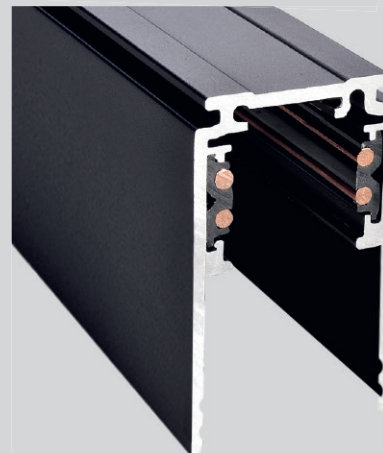

Low Voltage Single Circuit DALI

48V 15A Max.

Colour

Request our Powergear brochure for the full 48V program.

SURFACE MOUNTED TRACK

SURFACE MOUNTED DEEP TRACK

RECESSED TRACK

Tailormade solutions