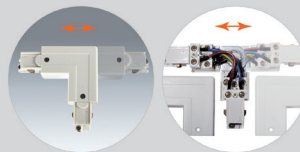

Coupler
 PRO-0433

End cap
 PRO-0432

Adjustable L-connector
 PRO-M438

Adjustable T-connector Right
 PRO-M436R

Adjustable T-connector Left
 PRO-M436L

Middle Connector
 PRO-0434

Adjustable connector
 PRO-M435

X-connector
 PRO-0437