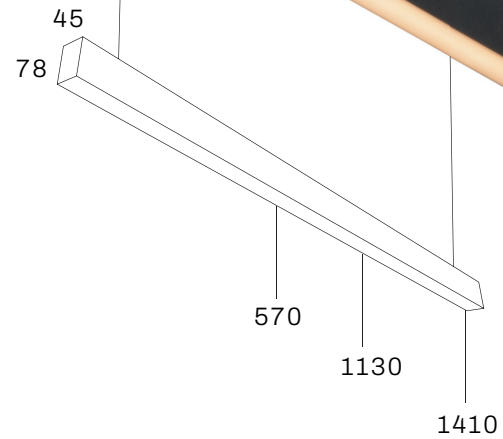

570mm : 1500lm
1130mm : 3000lm
1410mm : 3850lm

CRI : >80Ra
CCT : 3000K, 4000K

Colour

Led modules

Options

- Colour: Three circles representing white, black, and grey.
- Led modules: A circle with a central dot labeled 'Standard'.
- Options: Three icons: a circle with 'DALI', a circle with '1-10V', and a trapezoidal shape labeled 'Casambi'.