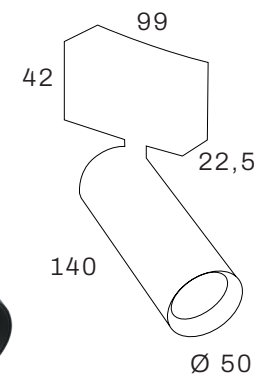

24V MAGNETIC TRACK | CURVED