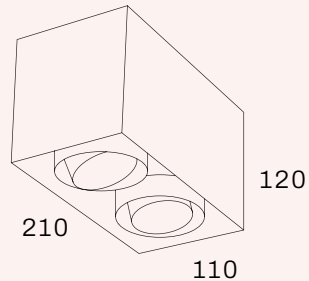

STAR 2 SURFACE

Double surface mounted gimbal spot.

Lamp type GU10 LED. Supplied without light source, available upon request.