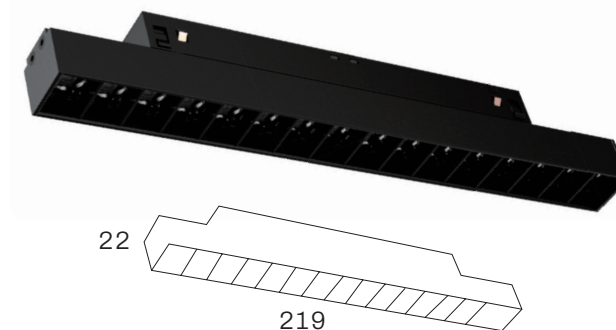

Colour

Reflector

Options

Dimmable