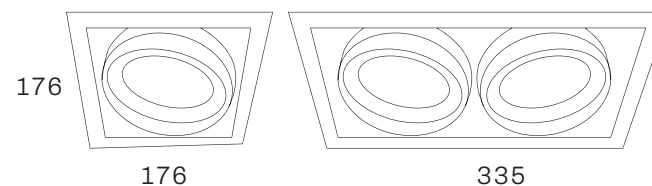

MOON ¹/₂ RETAIL

PHILIPS
LED SLM INSIDE