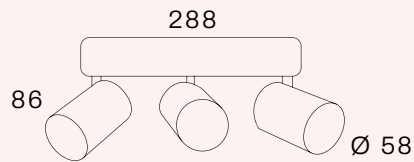

Colour

○ ●

Reflector

Reflector Reflector Reflector

15° 24° 40°

Led modules

Standard Premium

○ ★