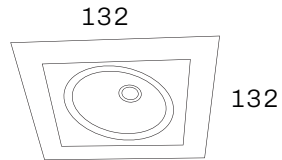

STAR FRAME

Gimbal recessed spot. Tilt- and swivel rings.
Suitable for domestic and hospitality applications.

STAR 1

Single recessed spot.
Cut-out size: L115 x W115 x H125mm

STAR 2

Double recessed spot.
Cut-out size: L210 x W115 x H125mm

Lamp type GU10 LED or 50mm LED module.
Standard supplied without light source, available upon request.

Colour