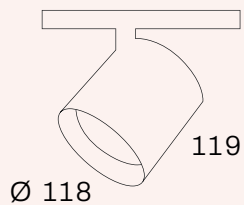

DIABLO-L

made in
HOLLAND

PHILIPS
LED SLM INSIDE

Powerful aluminium 3-phase tracklight equipped with unique Powergear Ultimate Adapter® with built-in LED driver. Powder coating finish.

Lumen : 1100lm, 2000lm, 3000lm, 4500lm, 5500lm
CRI : >80Ra, >90Ra
CCT : 2700K, 3000K, 3500K, 4000K, 5700K

Colour

○ ●

Reflector

Reflector Reflector Reflector Reflector

15° 24° 40° 60°

Led modules

Standard Premium Food CRI 98

○ ★ 🍽️ ○ CRI 98

Options

Dimmable Casambi Glass Honeycomb

○ DALI ▲ 🔍 🍯