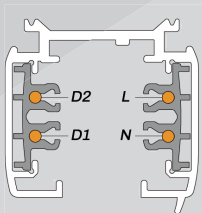

1-PHASE DALI TRACK

Standard 3 phase track can be converted to DALI 1 phase track with accessories listed on this page.

Coupler and end cap are the same as used in standard 3 phase track (PRO-0433 en PRO-0432).

Also available as recessed track, request our Powergear brochure for the full program.

Colour