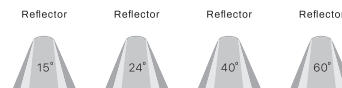

Led modules

Options

QUADRO

made in
HOLLAND

PHILIPS
LED SLM INSIDE

Square turn- and tiltable recessed LED spot. Glass standard included. Powder coating finish.

Lumen : 1100lm, 2000lm, 3000lm
CRI : >80Ra, >90Ra
CCT : 2700K, 3000K, 3500K, 4000K, 5700K
Cut-out size : L115 x B115 x H94