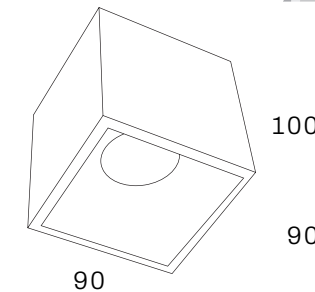

Standard

Dimmable

Colour

Reflector

Reflector