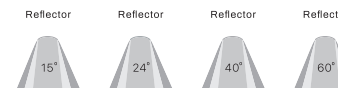

DOBLAR

made in
HOLLAND

PHILIPS
LED SLM INSIDE

Compact curved recessed LED spot.
Turnable and tiltable. Ideal for retail shops.
Glass standard included. Powder coating finish.

Lumen : 1100lm, 2000lm, 3000lm
CRI : >80Ra, >90Ra
CCT : 2700K, 3000K, 3500K,
4000K, 5700K
Cut-out size : Ø130 x H114mm

Colour

Reflector

Led modules

Options