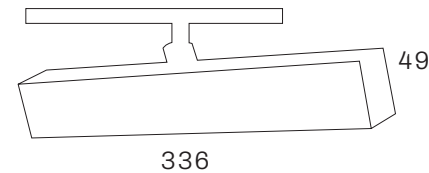

Colour

Reflector

Led modules
Standard

Options
Dimmable Casambi