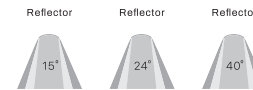

METEORA

made in
HOLLAND

Compose your
own light!

Compact aluminium 3-phase tracklight with powder coating finish. Available with decorative golden, black or white inner ring. Standard Triac dimmable, ideal to be used in hospitality projects.

Lumen : 1100lm
CRI : >90Ra
CCT : 2700K, 3000K

Standard

Dimmable

Colour

Reflector

Led modules

Standard

Options