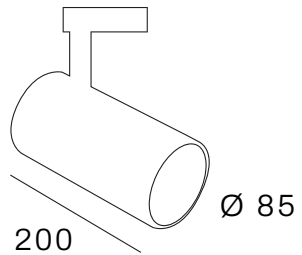

METEORA - XL

PHILIPS
LED SLM INSIDE

3-Phase tracklight with built-in LED driver and aluminium die-cast heatsink. Powder coating finish. Available with a golden, black or white inner ring.

Lumen : 1100lm, 2000lm, 3000lm
CRI : >80Ra, >90Ra
CCT : 2700K, 3000K, 3500K, 4000K, 5700K

Colour

Reflector

Led modules

Options