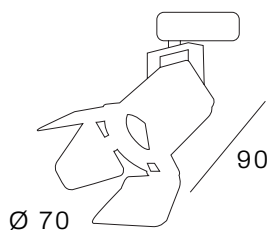

GUARDA

BARISTA

Theatre-look vintage 3-phase tracklight with GU10 lampholder. Supplied including barndoors. Suitable for GU10 LED spot.

Supplied without lightsource.

Colour

Vintage 3-phase tracklight with G53 lampholder. Suitable for AR111 LED spot. Supplied including 350mA Triac dimmable LED driver. The perfect spot for hospitality projects.

Lightsource advice: Optiled Array AR111 927/DTW 800lm (as shown on the product picture).

Colour

Options

Dimmable

Casambi