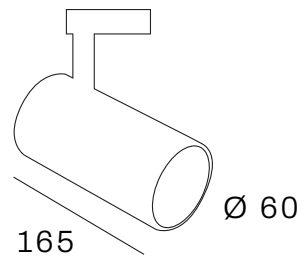

METEORA - SURFACE

Compact aluminium surface mounted spotlight with powder coating finish. Available with decorative golden, black or white inner ring. Standard Triac dimmable, ideal to be used in hospitality projects.

Lumen : 1100lm
CRI : >90Ra
CCT : 2700K, 3000K