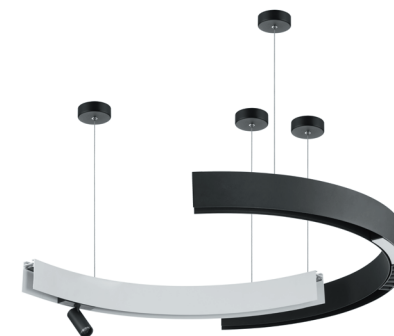

Catania
24Vdc 580lm 8W
2700K RA90 34°
Dimmable
Low UGR due to dark-light reflectors

Our curved fixtures are suitable for the Tendenza $\frac{1}{4}$ circle component ($4 \times \frac{1}{4} = \text{Ø}1000\text{mm}$).