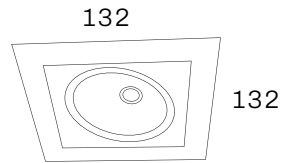

Colour

LUNA FRAME

Gimbal recessed spot. Tilt- and swivel rings. Suitable for domestic and hospitality applications.

LUNA 1

Single recessed spot.
Cut-out size: L120 x W120 x H125mm

LUNA 2

Double recessed spot.
Cut-out size: L240 x W120 x H125mm