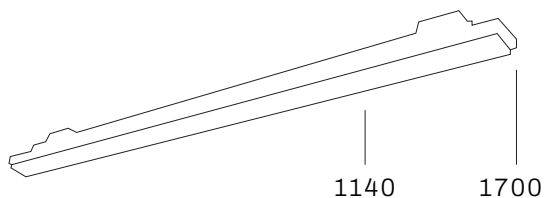

Linear light available in surface mounted and 3-phase track version. Can be equipped with a wide variety high efficiency lenses.

The surface mounted version can easily be installed due to the use of magnets. Through-wiring available upon request.

1140mm : 4500lm, 6000lm
1700mm : 6000lm, 9000lm

CRI : >80Ra, >90Ra
CCT : 3000K, 4000K, 5000K, 6500K