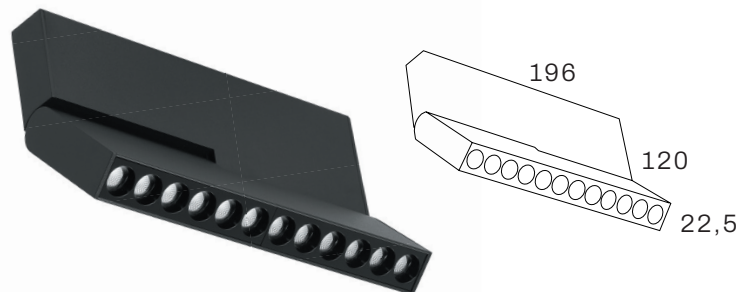

Amalfi50
24Vdc 780lm 10W
2700K RA90 24° or 40°
Dimmable

Verona12
24Vdc 1150lm 12W
2700K RA90 34°
Dimmable
Low UGR due to dark-light reflectors