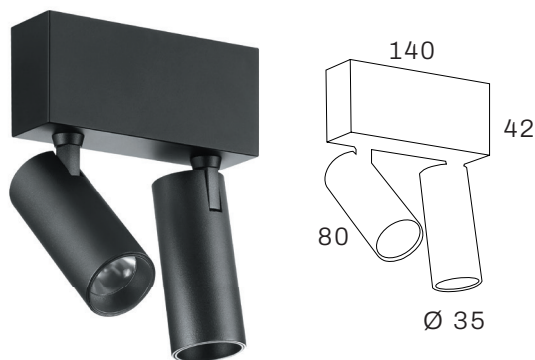

Amalfi35D
24Vdc 2x 440lm 10W
2700K RA90 20° or 40°
Dimmable