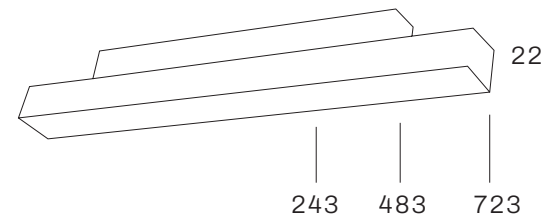

Colour

Led modules

Standard

Options

Dimmable