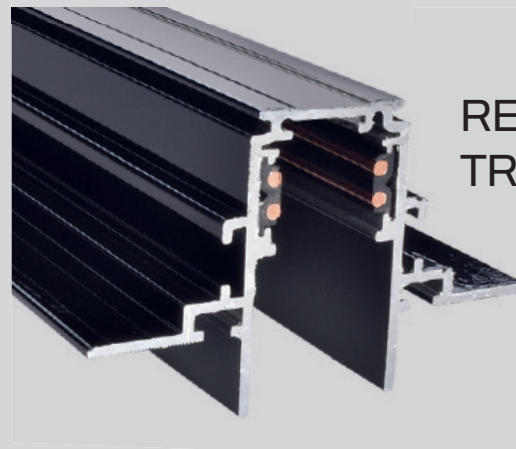

Low Voltage Single Circuit DALI

48V 15A Max.

Colour

Request our Powergear brochure for the full 48V program.

SURFACE MOUNTED TRACK

SURFACE MOUNTED DEEP TRACK

RECESSED TRACK

Tailormade solutions