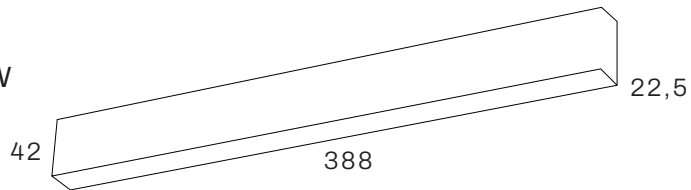

Sorrento40
24Vdc 900lm 15W
2700K RA90
Dimmable
Opal cover