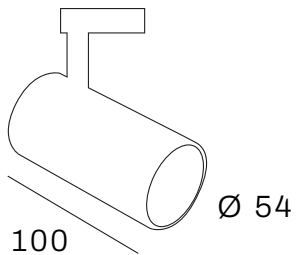

Lumen : 2700K 700lm, DTW 500lm
CRI : >90Ra
CCT : 2700K, DTW (3000K - 2000K)

Standard

Dimmable

Colour

Reflector

Led modules

Cut-out size semi recessed:
Ø70 x 45mm

Compose your own light!
 ↓