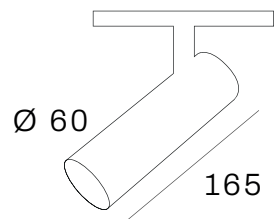

VARIARE

made in
HOLLAND

Aluminium 3-phase tracklight in powder coating finish with adjustable beamangle (8-30°). Equipped with unique Powergear Ultimate Adapter® with built-in LED driver. Ideal for museum and exposition lighting.

Lumen : 900lm
CRI : >90Ra
CCT : 3000K