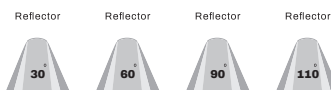

LUMINOSA TRACK / SURFACE

LUCEVARIA TRACK

OSRAM LED Inside

Linear light available in surface mounted and 3-phase track version. Can be equipped with a wide variety high efficiency lenses.

The surface mounted version can easily be installed due to the use of magnets. Through-wiring available upon request.

1140mm : 4500lm, 6000lm
1700mm : 6000lm, 9000lm

CRI : >80Ra, >90Ra
CCT : 3000K, 4000K, 5000K, 6500K

Colour

Led modules

Options

OSRAM LED Inside

Linear LED profile (45x78mm) for 3-phase track with a opal diffusor.

570mm : 1500lm
1130mm : 3000lm
1410mm : 3850lm

CRI : >80Ra, >90Ra
CCT : 3000K, 4000K, 5000K, 6500K

Colour

Led modules

Options