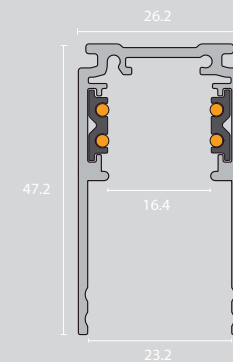

RECESSED TRACK