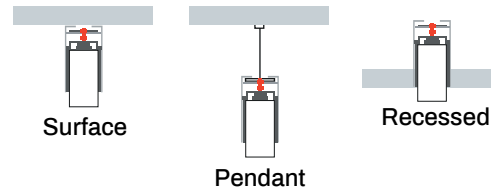

Coupler

End cap

Corner 90°

T junction

TENDENZA 24V MAGNETIC TRACK

Our seamless low voltage track system offers residential and hospitality spaces a great lighting opportunity. The slim design and sophisticated magnetic spots and linear lights, which can be placed on any position in the profile, will offer an extra dimension to your project.