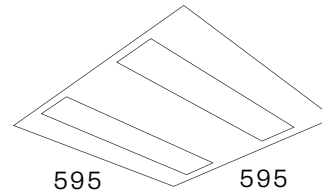

LED PANEL NLO