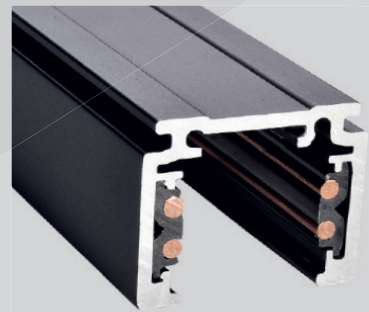

POWERGEAR®

48V Low voltage track system

The high quality Powergear 48V lighting track system for the professional lighting market is suitable for tracklights with Powergear 48V adapters. Specially designed for high-end (domestic) market due to its slim and subtle look. A comprehensive range of innovative accessories and a multitude of different adapters, give designers maximum freedom to create unique and smart 48V lighting designs. Powergear 48V lighting track comes in various surface mounted and recessed versions. The “EZCLICK” mounting features complete the system and make the track system quick and easy to install.

Low Voltage Single Circuit DALI

48V 15A Max.

Colour

Request our Powergear brochure for the full 48V program.

SURFACE MOUNTED TRACK