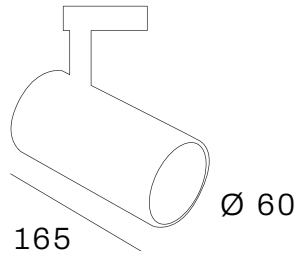

Compact aluminium 3-phase tracklight with powder coating finish. Available with decorative golden, black or white inner ring. Standard Triac dimmable, ideal to be used in hospitality projects.

Lumen : 1100lm
CRI : >90Ra
CCT : 2700K, 3000K