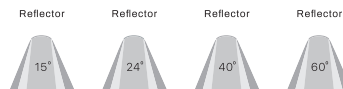

Colour

Reflector