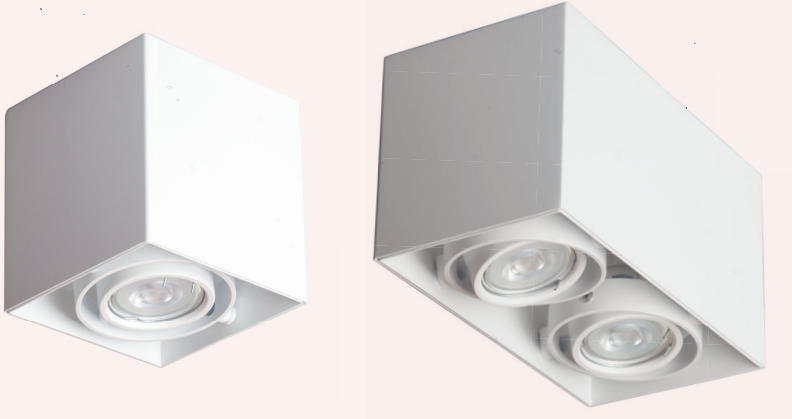

STAR SURFACE

Gimbal surface mounted spot. Tilt- and swivel rings. Suitable for domestic and hospitality applications.

STAR 1 SURFACE

Single surface mounted gimbal spot.

STAR 2 SURFACE

Double surface mounted gimbal spot.

Lamp type GU10 LED. Supplied without light source, available upon request.