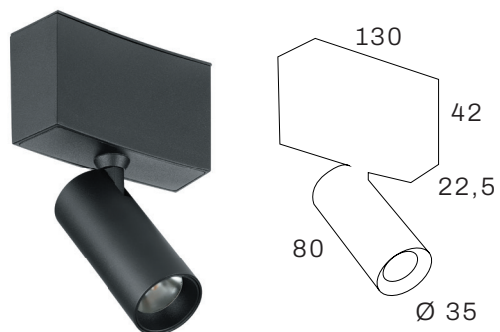

Amalfi35
24Vdc 440lm 5W
2700K RA90 20° or 40°
Dimmable