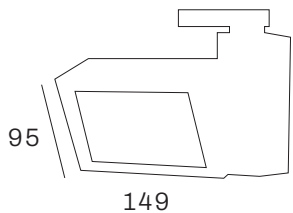

Led modules

Options

VELA

PHILIPS
LED SLM INSIDE

3-Phase track Wallwasher with a very wide beamangle. Ideal for lighting wall presentations. Powder coating finish.

Lumen : 1100lm, 2000lm, 3000lm, 4500lm
CRI : >80Ra, >90Ra
CCT : 2700K, 3000K, 3500K, 4000K, 5700K