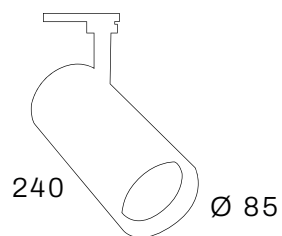

Lumen : 1100lm, 2000lm, 3000lm
CRI : >80Ra, >90Ra
CCT : 2700K, 3000K, 3500K, 4000K, 5700K

Colour

Reflector

Led modules

Options

FIGLIO

PHILIPS
LED SLM INSIDE

Compact 3-Phase tracklight with built-in driver. Powder coating finish.