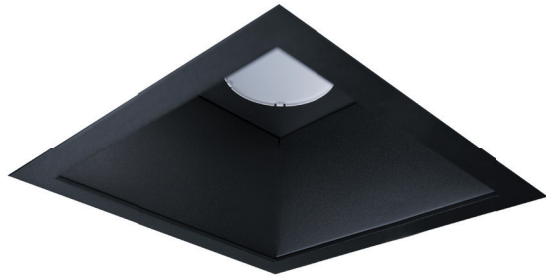

PHILIPS
LED DLM INSIDE

Economic square LED downlight equipped with a Philips Downlight Module.

Lumen : 1100lm, 2000lm, 3000lm
CRI : >80Ra
CCT : 3000K, 4000K
Cut-out size : L190 x B190 x H 134mm

Colour

Reflector

Led modules

Options