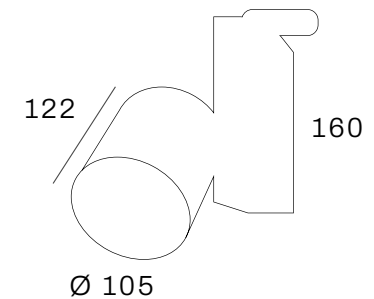

BALENO

CASAMBI

Aluminium 3-phase tracklight, standard equipped with a Bluetooth Casambi receiver. This tracklight is available in a RGBWW and TW version, CRI>90. With this tracklight it is also possible to create a Human Centric Lighting environment. Also available in DALI version

Lumen : 3000lm
CRI : >90Ra

Available in:
-RGBWW (RGBW + 2500-7000K)
-TW (2500-7000K)

RGBWW: Colours can vary like a rainbow; from light green, deep blue to dark red. But also neutral white (CRI90) is available.

TW: Tunable White, with this function the light can vary from 2500K (extra warm white) to 7000K (daylight). Also known as Human Centric Lighting whereby the colour of the light simulates the day light cycle (Sunrise, Noon, Sunset).

Colour

Reflector

Options