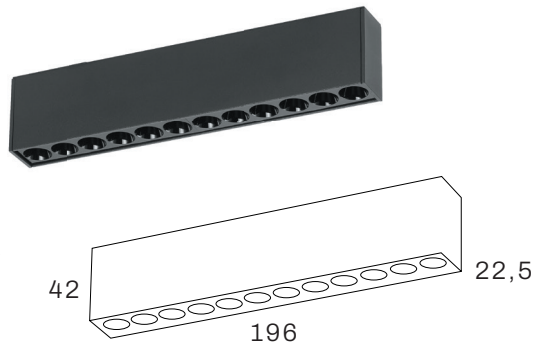

Available Fixtures

Veneto12
24Vdc 1150lm 12W
2700K RA90 34°
Dimmable
Low UGR due to
dark-light reflectors