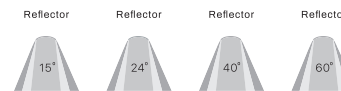

Colour

Reflector