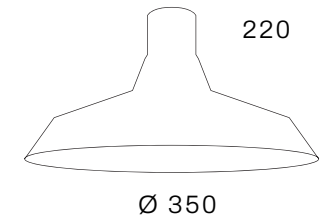

RIVA

Vintage crafted pendant in matt black and white inside. Equipped with an E27 socket and 3m black fabric wire.

Supplied without lightsource, available upon request.