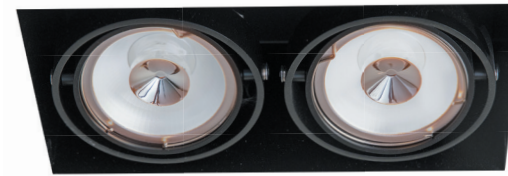

LUNA FRAMELESS

Frameless gimbal recessed spot. Tilt- and swivel rings. Suitable for domestic and hospitality applications.
Plasterframe included.

LUNA 1 FRAMELESS

Single recessed spot. Cut-out size:
L120 x W120 x H120mm

LUNA 2 FRAMELESS

Double recessed spot.
Cut-out size: L225 x W120 x H120mm

Lamptype AR70 LED.
Supplied without powersupply and lightsource, available upon request.