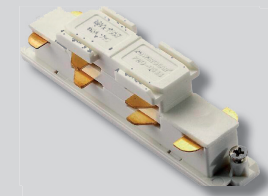

- 1 meter PRO-0610
- 2 meter PRO-0620
- 3 meter PRO-0630

Also available as recessed track, request our Powergear brochure for the full program.

DALI Connector Right
PRO-D631R

DALI Connector Left
PRO-D631L