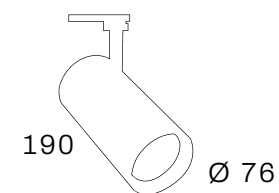

INTERNO

PHILIPS
LED SLM INSIDE

Tubular 3-Phase tracklight with built-in LED driver and aluminium die-cast heatsink. Powder coating finish. Glass standard included.

Lumen : 1100lm, 2000lm, 3000lm
CRI : >80Ra, >90Ra
CCT : 2700K, 3000K, 3500K, 4000K, 5700K

Colour

Reflector

Led modules

Options

FIGLIO

PHILIPS
LED SLM INSIDE

Compact 3-Phase tracklight with built-in driver. Powder coating finish.

Lumen : 1100lm, 2000lm, 2500lm
CRI : >80Ra, >90Ra
CCT : 2700K, 3000K, 3500K, 4000K, 5700K

Colour

Reflector

Led modules

Options