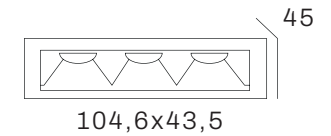

Lumen : 1100lm, 2000lm, 3000lm
CRI : >80Ra
CCT : 3000K, 4000K
Cut-out size : L190 x B190 x H 134mm

Colour

Reflector

Led modules

Options

Piccolo 3

Recessed fixture with dark-light reflector, low glare. Standard triac dimmable.