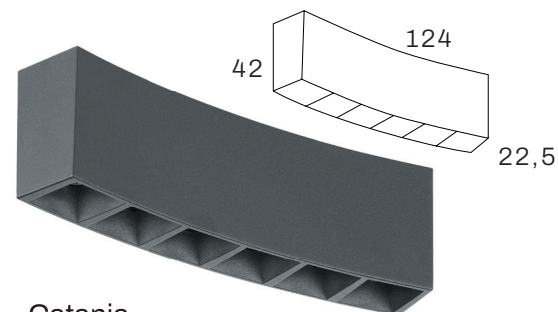

Amalfi35
24Vdc 440lm 5W
2700K RA90 20° or 40°
Dimmable

Amalfi35D
24Vdc 2x 440lm 10W
2700K RA90 20° or 40°
Dimmable

Puglia35
24Vdc 440lm 5W
2700K RA90 60°
Dimmable

24V MAGNETIC TRACK | CURVED

Lazio
24Vdc 450lm 7W
2700K RA90 Opal
Dimmable