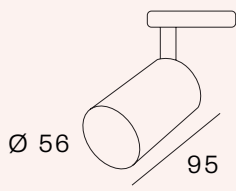

TUBULO

Simple and sleek 3-phase track spot with GU10 lampholder. Suitable for GU10 LED spot. Powder coating finish.

Supplied without lightsource.