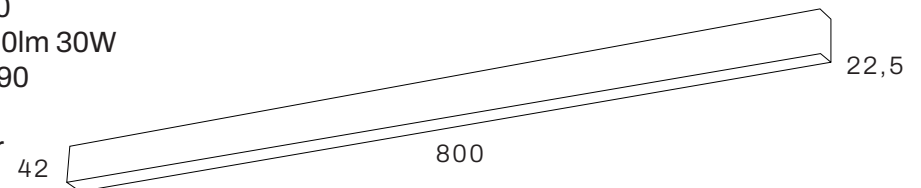

Sorrento80
24Vdc 1800lm 30W
2700K RA90
Dimmable
Opal cover