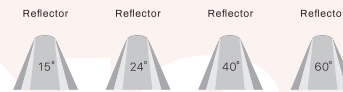

GIREVOLE

made in
HOLLAND

PHILIPS
LED SLM INSIDE

COMMERCIAL

LIGHTING SOLUTIONS

Gimbal recessed LED spot. Ideal for retail shops.
Powder coating finish.

Lumen : 1100lm, 2000lm, 3000lm,
4500lm, 6000lm
CRI : >80Ra, >90Ra
CCT : 2700K, 3000K, 3500K
4000K, 5700K
Cut-out size : Ø170 x H110mm

Ø 180

Colour

Reflector

Led modules

Options