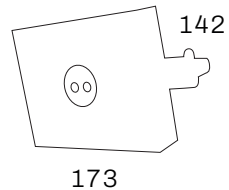

FUGA

Emergency Lighting

Compact track mounted emergency light. Easy and quick to install due to the incorporated 3-circuit track adapter.

- Non maintained
- Self-test
- Symmetrical lens

Lumen : 200lm
CCT : 4000K
Autonomy : 1h emergency
Charge time : 24h

Colour