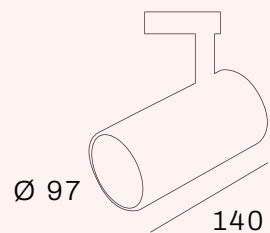

VELOCE

made in
HOLLAND

PHILIPS
LED SLM INSIDE

Aluminium 3-phase tracklight equipped with unique Powergear Ultimate Adapter® with built-in LED driver. Powder coating finish. Glass standard included.

Lumen : 1100lm, 2000lm, 3000lm, 4000lm
CRI : >80Ra, >90Ra
CCT : 2700K, 3000K, 3500K, 4000K, 5700K

Colour

Reflector

Led modules

Options