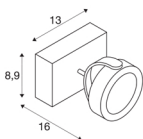

TECHNICAL DATA

Item no.:	1000127
Number of different light outlets	1
Primary nominal voltage	220-240V ~50/60Hz mA/V
Secondary power / secondary voltage ^e	350mA
Length	13 cm
Width	8.9 cm
Height	16 cm
Net weight	0.784 kg
Gross weight	0.916 kg
IP Code	IP 20
Safety class	I
Assembly	Surface
Assembly details	Ceiling,Wall
Dimmable	Yes
Dimming technology	trailing edge
Wattage	17 W
Lumen	1000 lm
Colour temperature	3000 Kelvin
Beam angle	60 °
Color	black
CRI	80
LXXBXX data	L70B50