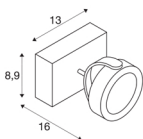

## TECHNICAL DATA

Item no.:	1000128
Number of different light outlets	1
Primary nominal voltage	220-240V ~50/60Hz mA/V
Secondary power / secondary voltage	350mA
Length	13 cm
Width	8.9 cm
Height	16 cm
Net weight	0.812 kg
Gross weight	0.947 kg
IP Code	IP 20
Safety class	I
Assembly	Surface
Assembly details	Ceiling,Wall
Dimmable	Yes
Dimming technology	trailing edge
Wattage	17 W
Lumen	1000 lm
Colour temperature	3000 Kelvin
Beam angle	60 °
Color	white
CRI	80
LXXBXX data	L70B50