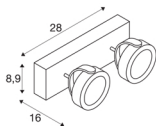

KALU

wall and ceiling light, double-headed, LED, 3000K, white/black, 60°

As one would expect, the LED extension of the popular KALU series guarantees the utterly free adjustment of lamp heads. Fitted with dimmable, high output LEDs, the KALU series has just become even more efficient and versatile! Available in matt black or black and white, KALU wall and ceiling light is supplied ready for direct connection to 230V mains supply.

TECHNICAL DATA

Item no.:	1000130
Number of different light outlets	2
Primary nominal voltage	220-240V ~50/60Hz mA/V
Secondary power / secondary voltage ^e	700mA
Length	28 cm
Width	8.9 cm
Height	16 cm
Net weight	1.478 kg
Gross weight	1.798 kg
IP Code	IP 20
Safety class	I
Assembly	Surface
Assembly details	Ceiling,Wall
Dimmable	Yes
Dimming technology	trailing edge
Wattage	31 W
Lumen	2000 lm
Colour temperature	3000 Kelvin
Beam angle	60 °
Color	white
CRI	80
LXXBXX data	L70B50