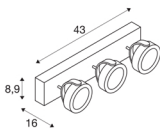

TECHNICAL DATA

Item no.:	1000131
Number of different light outlets	3
Primary nominal voltage	220-240V ~50/60Hz mA/V
Secondary power / secondary voltage ^e	350/700mA
Length	43 cm
Width	8.9 cm
Height	16 cm
Net weight	2.21 kg
Gross weight	2.61 kg
IP Code	IP 20
Safety class	I
Assembly	Surface
Assembly details	Ceiling,Wall
Dimmable	Yes
Dimming technology	trailing edge
Wattage	47 W
Lumen	3000 lm
Colour temperature	3000 Kelvin
Beam angle	60 °
Color	black
CRI	80
LXXBXX data	L70B50