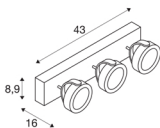

TECHNICAL DATA

| | |
|-------------------------------------|------------------------|
| Item no.: | 1000132 |
| Number of different light outlets | 3 |
| Primary nominal voltage | 220-240V ~50/60Hz mA/V |
| Secondary power / secondary voltage | 350/700mA |
| Length | 43 cm |
| Width | 8.9 cm |
| Height | 16 cm |
| Net weight | 2.25 kg |
| Gross weight | 2.671 kg |
| IP Code | IP 20 |
| Safety class | I |
| Assembly | Surface |
| Assembly details | Ceiling,Wall |
| Dimmable | Yes |
| Dimming technology | trailing edge |
| Wattage | 47 W |
| Lumen | 3000 lm |
| Colour temperature | 3000 Kelvin |
| Beam angle | 60 ° |
| Color | white |
| CRI | 80 |
| LXXBXX data | L70B50 |