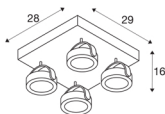

## TECHNICAL DATA

Item no.:	1000135
Number of different light outlets	4
Primary nominal voltage	220-240V ~50/60Hz mA/V
Secondary power / secondary voltage <sup>e</sup>	700mA
Length	28 cm
Width	29 cm
Height	16 cm
Net weight	3.662 kg
Gross weight	4.373 kg
IP Code	IP 20
Safety class	I
Assembly	Surface
Assembly details	Ceiling,Wall
Dimmable	Yes
Dimming technology	trailing edge
Wattage	60 W
Lumen	4000 lm
Colour temperature	3000 Kelvin
Beam angle	60 °
Color	black
CRI	80
LXXBXX data	L70B50