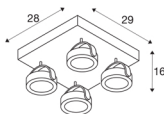

## TECHNICAL DATA

Item no.:	1000136
Number of different light outlets	4
Primary nominal voltage	220-240V ~50/60Hz mA/V
Secondary power / secondary voltage	700mA
Length	28 cm
Width	29 cm
Height	16 cm
Net weight	3.744 kg
Gross weight	4.527 kg
IP Code	IP 20
Safety class	I
Assembly	Surface
Assembly details	Ceiling,Wall
Dimmable	Yes
Dimming technology	trailing edge
Wattage	60 W
Lumen	4000 lm
Colour temperature	3000 Kelvin
Beam angle	60 °
Color	white
CRI	80
LXXBXX data	L70B50