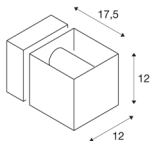

SQUARE TURN

QT14, outdoor wall light, silver-grey, max. 42W, IP44

Cube-shaped wall light made from aluminium. The frosted, self-supporting protective glass is placed within the rotatable lamp head and surrounded by its housing. It is protection class IP44 and suitable for outdoor use. The electrical connection is made directly to the 230V mains supply. In addition, the installation can be extended by floor lamps of the series.

TECHNICAL DATA

Item no.:	1000335
Socket	G9
Lamp	QT14
Number of sockets	1
Lamps included	No
Primary nominal voltage	220-240V ~50/60Hz mA/V
Width	12 cm
Height	12 cm
Depth	17.8 cm
Net weight	1.3 kg
Gross weight	1.556 kg
IP Code	IP 44
Safety class	I
Assembly	Surface
Assembly details	Wall
Wattage	42 W
Color	grey
BIG WHITE Page	662