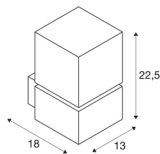

## SQUARE WALL

E27, outdoor wall light, stainless steel 304, max. 20W, IP44

The recessed wall lights of the SQUARE series consist of stainless steel 304 and an opalescent acrylic cube containing the lamp. It is suitable for use outdoors thanks to its IP44 protection class. The electrical connection is made directly to the 230V mains supply. The SQUARE series also includes ceiling lights and floor stands and can therefore be used universally.

## TECHNICAL DATA

Item no.:	1000336
Socket	E27
Number of sockets	1
Primary nominal voltage	220-240V ~50/60Hz mA/V
Width	13 cm
Height	22.5 cm
Depth	18 cm
Net weight	1.165 kg
Gross weight	1.68 kg
IP Code	IP 44
Safety class	I
Impact resistance class	IK02
Impact resistance	0,2 Joule
Assembly	Surface
Assembly details	Wall
Wattage	20 W
Color	stainless steel
BIG WHITE Page	660