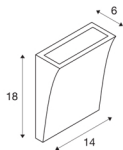

DELWA WIDE LED

outdoor wall light, 3000K, 100°, anthracite, IP44

TECHNICAL DATA

Item no.:	1000342
Number of different light outlets	1
Primary nominal voltage	220-240V ~50/60Hz mA/V
Secondary power / secondary voltage	700mA
Width	14 cm
Height	18 cm
Depth	6 cm
Net weight	0.889 kg
Gross weight	0.969 kg
IP Code	IP 44
Safety class	I
Impact resistance class	IK02
Impact resistance	0,2 Joule
Assembly	Surface
Assembly details	Wall
Wattage	10 W
Lumen	840 lm
Colour temperature	3000 Kelvin
Beam angle	100 °
Color	anthracite
CRI	80
LXXBXX data	L70B50