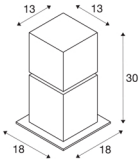

SQUARE POLE 30

E27, outdoor floor stand, stainless steel 304, max. 20-W, IP44

TECHNICAL DATA

Item no.:	1000344
Socket	E27
Number of sockets	1
Primary nominal voltage	220-240V ~50/60Hz mA/V
Length	13 cm
Width	13 cm
Height	30 cm
Net weight	1.497 kg
Gross weight	2.155 kg
IP Code	IP 44
Safety class	I
Impact resistance class	IK02
Impact resistance	0,2 Joule
Assembly	Surface
Assembly details	Ground,Ground with Acc.
Wattage	20 W
Color	stainless steel
BIG WHITE Page	568