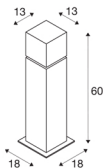

SQUARE POLE 60

E27, outdoor floor stand, stainless steel 304, max. 20-W, IP44

The floor stands of the SQUARE series, which are available in three heights, consist of stainless steel 304 and an opalescent acrylic cube containing the lamp. It is suitable for use outdoors thanks to its IP44 protection class. The electrical connection is made directly to the 230V mains supply. The SQUARE series also includes ceiling and wall lights and can therefore be used universally. For simplified mounting, an earth spike and concrete anchor set are optionally available.

TECHNICAL DATA

Item no.:	1000345
Socket	E27
Number of sockets	1
Primary nominal voltage	220-240V ~50/60Hz mA/V
Length	13 cm
Width	13 cm
Height	60 cm
Net weight	2.612 kg
Gross weight	3.705 kg
IP Code	IP 44
Safety class	I
Impact resistance class	IK02
Impact resistance	0,2 Joule
Assembly	Surface
Assembly details	Ground, Ground with Acc.
Wattage	20 W
Color	stainless steel
BIG WHITE Page	568