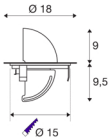

GIMBLE OUT

in-ground fitting, LED, 3000K, stainless steel 316, 36°, IP67

The GIMBLE OUT 150 LED in-ground fitting with round bezel and transparent glass cover is equipped with an LED module. The head of the luminaire, which also contains the LED module, can be pulled out of the luminaire by 90°. With its IP67 protection class, the luminaire is suitable for outdoor use. The electrical connection is made directly to the 230V mains supply. This luminaire contains built-in LED lamps.

TECHNICAL DATA

Item no.:	1000384
Primary nominal voltage	220-240V ~50/60Hz mA/V
Secondary power / secondary voltage	600mA
Height	13.1 cm
Diameter	18 cm
Installation diameter	15 cm
Installation depth	17 cm
Net weight	3.08 kg
Gross weight	3.281 kg
IP Code	IP 65 / IP 67
Safety class	I
Impact resistance class	IK08
Impact resistance	5 Joule
Assembly	Recessed
Assembly details	Ground, Ground with Acc.
Wattage	13 W
Lumen	1100 lm
Colour temperature	3000 Kelvin
Beam angle	36 °
CRI	80
LXXBXX data	L70B50
Minimum ambient temperature	-20 °C