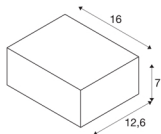

SHELL 15

WL, LED Indoor surface-mounted wall light, 3000K, white

The elegant SHELL wall light is a combination of aluminium and acrylic glass. The dimmable wall light is available in two sizes. The one or two long-life LEDs each have output of 12W, and provide the required luminous intensity. The wall light has a strong design and can be directly connected to the 230V mains supply as it has an integrated LED driver.

TECHNICAL DATA

Item no.:	1000422
Number of different light outlets	1
Primary nominal voltage	220-240V ~50/60Hz mA/V
Secondary power / secondary voltage	350mA
Width	12.6 cm
Height	7 cm
Depth	16 cm
Net weight	0.933 kg
Gross weight	1.135 kg
IP Code	IP 20
Safety class	I
Impact resistance class	IK02
Impact resistance	0,2 Joule
Assembly	Surface
Assembly details	Wall
Dimmable	Yes
Dimming technology	Leading edge, trailing edge
Wattage	15 W
Lumen	1400 lm
Colour temperature	3000 Kelvin
Beam angle	120 °
Color	white