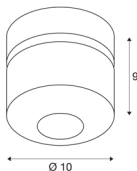

TOTHEE

wall and ceiling light, LED, 3000K, white/black, 50°

The TOTHEE dimmable luminaire series is available in white and black. It has a compact spotlight which can be individually directed via a hinge. The swivel and tilting range allows you to optimally light up the room. The integrated premium LEDs provide high energy efficiency. The luminaires can be directly connected to the 230V mains supply and are also dimmable.

TECHNICAL DATA

| | |
|-------------------------------------|------------------------|
| Item no.: | 1000427 |
| Number of different light outlets | 1 |
| Primary nominal voltage | 220-240V ~50/60Hz mA/V |
| Secondary power / secondary voltage | 350mA |
| Diameter | 10 cm |
| Depth | 9 cm |
| Net weight | 0.648 kg |
| Gross weight | 0.71 kg |
| IP Code | IP 20 |
| Safety class | I |
| Assembly | Surface |
| Assembly details | Ceiling,Wall |
| Dimmable | Yes |
| Dimming technology | trailing edge |
| Wattage | 17 W |
| Lumen | 1250 lm |
| Colour temperature | 3000 Kelvin |
| Beam angle | 50 ° |
| Color | white |
| CRI | 80 |
| LXXBXX data | L70B50 |
| BIG WHITE Page | 298 |