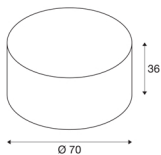

## FENDA

lamp shade, white, Ø70cm

FENDA lamp shade with diameter of 700 mm and 350 mm in height in white.

### TECHNICAL DATA

Item no.:	1000579
Height	36 cm
Diameter	70 cm
Net weight	1.599 kg
Gross weight	4.357 kg
IP Code	IP 20
Assembly	Mobile
Color	white
BIG WHITE Page	277