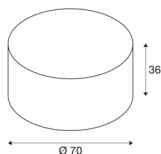

FENDA

lamp shade, black/copper, Ø70cm

FENDA lamp shade with 700 mm diameter and 350 mm height in black/copper.

TECHNICAL DATA

Item no.:	1000580
Height	36 cm
Diameter	70 cm
Net weight	1.59 kg
Gross weight	4.38 kg
IP Code	IP 20
Assembly	Mobile
Color	copper
BIG WHITE Page	277