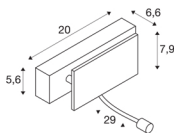

MANA

wall light, spot, LED, 3000K, white/chrome, W/H/D
 20/7,9/6,6 cm

The white MANA LED spot wall light from our MIX & MATCH light system can be individually combined with our MANA lamp shades. The built-in LED lamp in the swivel arm provides targeted illumination. The lighting atmosphere can be adjusted/dimmed in an uncomplicated way using the dim-to-warm function. This luminaire contains built-in LED lamps.

TECHNICAL DATA

Item no.:	1000615
Number of different light outlets	2
Primary nominal voltage	220-240V ~50/60Hz mA/V
Secondary power / secondary voltage	350/500mA
Width	20 cm
Height	7.9 cm
Depth	6.6 cm
Net weight	0.733 kg
Gross weight	1.109 kg
IP Code	IP 20
Safety class	I
Assembly	Surface
Assembly details	Wall
Wattage	11 W
Lumen	730 lm
Colour temperature	3000 Kelvin
Beam angle	30 °
Color	white
CRI	80
LXXBXX data	L70B50
BIG WHITE Page	187