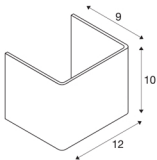

## MANA

lamp shade, wood, grey/brown, L/H/T 12/10/9 cm

MANA lamp shade 12 made of wood, 120 mm in length and 100 mm high in grey/brown.

## TECHNICAL DATA

Item no.:	1000616
Length	12 cm
Height	10 cm
Depth	9 cm
Net weight	0.106 kg
Gross weight	0.239 kg
IP Code	IP 20
Color	grey
BIG WHITE Page	186