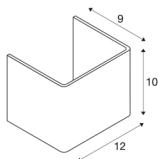

MANA

lamp shade, aluminium, white, L/H/T 12/10/9 cm

MANA lamp shade 12 made of aluminium, 120 mm in length and 100 mm high in white.

TECHNICAL DATA

Item no.:	1000618
Length	12 cm
Height	10 cm
Depth	9 cm
Net weight	0.302 kg
Gross weight	0.441 kg
IP Code	IP 20
Color	white
BIG WHITE Page	186