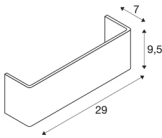

## MANA

lamp shade, wood, grey/brown, L/H/T 29/9,5/7 cm

MANA lamp shade 29 made of wood, 290 mm in length and 95 mm high in grey/brown.

## TECHNICAL DATA

Item no.:	1000621
Length	29 cm
Height	9.5 cm
Depth	7 cm
Net weight	0.15 kg
Gross weight	0.436 kg
IP Code	IP 20
Color	grey
BIG WHITE Page	187