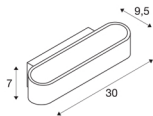

ASSO 300

wall light, LED, 2000K-3000K Dim to Warm, brushed aluminium/white

TECHNICAL DATA

Item no.:	1000635
Primary nominal voltage	220-240V ~50/60Hz mA/V
Secondary power / secondary voltage	500mA
Width	30 cm
Height	7 cm
Depth	9.5 cm
Net weight	1.053 kg
Gross weight	1.323 kg
IP Code	IP 20
Safety class	I
Assembly	Surface
Assembly details	Wall
Dimmable	Yes
Dimming technology	Leading edge, trailing edge
Wattage	22 W
Lumen	1340 lm
Colour temperature	2000-3000 Kelvin
Color	aluminium
CRI	90
LXXBXX data	L70B50
BIG WHITE Page	201