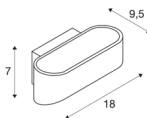

ASSO

wall light, LED, 2000K-3000K Dim to Warm, white

TECHNICAL DATA

Item no.:	1000636
Primary nominal voltage	220-240V ~50/60Hz mA/V
Secondary power / secondary voltage	250mA
Width	18 cm
Height	7 cm
Depth	9.5 cm
Net weight	0.673 kg
Gross weight	0.822 kg
IP Code	IP 20
Safety class	I
Assembly	Surface
Assembly details	Wall
Dimmable	Yes
Dimming technology	trailing edge
Wattage	12 W
Lumen	700 lm
Colour temperature	2000-3000 Kelvin
Color	white
CRI	90
LXXBXX data	L70B50
BIG WHITE Page	201