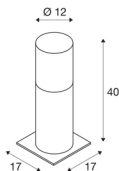

## LISENNE POLE 40

E27, grey, IP54

The discreet LISENNE floor stand comes with a smoked-glass look on a base made of basalt. With its in-built E27 socket, the luminaire is suitable for both LED and energy-saving lamps. An earth spike and a concrete anchor set are optionally available. In addition, the installation can be extended by adding appropriate wall, ceiling, table and pendant lights from the series.

### TECHNICAL DATA

Item no.:	1000665
Socket	E27
Number of sockets	1
Primary nominal voltage	220-240V ~50/60Hz mA/V
Height	40 cm
Diameter	12 cm
Net weight	5.69 kg
Gross weight	7.03 kg
IP Code	IP 54
Safety class	I
Assembly	Surface
Assembly details	Ground
Wattage	23 W
Color	grey
BIG WHITE Page	553