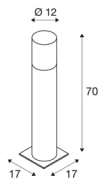

## LISENNE POLE 70

E27, grey, IP54

The discreet LISENNE floor stand comes with a smoke-glass look on a base made of basalt. With its in-built E27 socket, the luminaire is suitable for both LED and energy-saving lamps. An earth spike and a concrete anchor set are optionally available. In addition, the installation can be extended by adding appropriate wall, ceiling, table and pendant lights from the series.

### TECHNICAL DATA

Item no.:	1000666
Socket	E27
Number of sockets	1
Primary nominal voltage	220-240V ~50/60Hz mA/V
Height	70 cm
Diameter	12 cm
Net weight	12.303 kg
Gross weight	13.94 kg
IP Code	IP 54
Safety class	I
Assembly	Surface
Assembly details	Ground
Wattage	23 W
Color	grey
BIG WHITE Page	553