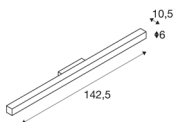

Q-LINE

wall light, LED, 3000K, white

TECHNICAL DATA

Item no.:	1000668
Number of different light outlets	1
Primary nominal voltage	220-240V ~50/60Hz mA/V
Secondary power / secondary voltage	700mA
Length	142.5 cm
Width	10.5 cm
Height	6 cm
Net weight	3.439 kg
Gross weight	4.128 kg
IP Code	IP 20
Safety class	I
Assembly	Surface
Assembly details	Wall
Wattage	45 W
Lumen	3800 lm
Colour temperature	3000 Kelvin
Beam angle	110 °
Color	white
CRI	80
LXXBXX data	L70B50
BIG WHITE Page	243