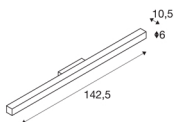

Q-LINE

wall light, LED, 3000K, black

The Q-LINE WALL wall light is optionally available with a white, black or silver-grey painted lamp housing and fitted with matching end caps. A diffuser glass found underneath provides glare-free lighting properties. The Q-LINE is equipped with a warm-white LED module and is the ultimate LED solution for primary room lighting thanks to its 3800lm of LED output.

TECHNICAL DATA

Item no.:	1000669
Number of different light outlets	1
Primary nominal voltage	220-240V ~50/60Hz mA/V
Secondary power / secondary voltage	700mA
Length	142.5 cm
Width	10.5 cm
Height	6 cm
Net weight	3.408 kg
Gross weight	4.169 kg
IP Code	IP 20
Safety class	I
Assembly	Surface
Assembly details	Wall
Wattage	45 W
Lumen	3800 lm
Colour temperature	3000 Kelvin
Beam angle	110 °
Color	black
CRI	80
LXXBXX data	L70B50
BIG WHITE Page	243