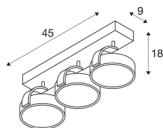

KALU

wall and ceiling light, QPAR111, three-headed, black, max. 75W

TECHNICAL DATA

Item no.:	1000704
Socket	GU10
Lamp	QPAR111
Number of sockets	3
Lamps included	No
Primary nominal voltage	220-240V ~50/60Hz mA/V
Tilt range	90 °
Horizontal rotation range	350 °
Length	45 cm
Width	9 cm
Height	18 cm
Net weight	1.332 kg
Gross weight	1.734 kg
IP Code	IP 20
Safety class	I
Assembly	Surface
Assembly details	Ceiling,Wall
Wattage	75 W
Color	black
Maximum ambient temperature	40 °C
BIG WHITE Page	304