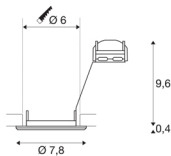

PIKA

recessed ceiling light, QPAR51, rigid, white, max. 50W

TECHNICAL DATA

Item no.:	1000714
Socket	GU10
Lamp	QPAR51
Number of sockets	1
Lamps included	No
Primary nominal voltage	220-240V ~50/60Hz mA/V
Height	10 cm
Diameter	7.8 cm
Installation diameter	6 cm
Installation depth	10 cm
Net weight	0.115 kg
Gross weight	0.148 kg
IP Code	IP 20
Safety class	II
Assembly	Recessed
Assembly details	Ceiling
Number of through-wires	10
Wattage	50 W
Color	white
BIG WHITE Page	395