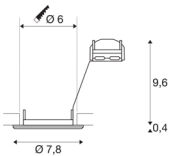

PIKA

recessed ceiling light, QPAR51, rigid, chrome, max. 50W

TECHNICAL DATA

Item no.:	1000715
Socket	GU10
Lamp	QPAR51
Number of sockets	1
Lamps included	No
Primary nominal voltage	220-240V ~50/60Hz mA/V
Height	10 cm
Diameter	7.8 cm
Installation diameter	6 cm
Installation depth	10 cm
Net weight	0.113 kg
Gross weight	0.149 kg
IP Code	IP 20
Safety class	II
Assembly	Recessed
Assembly details	Ceiling
Number of through-wires	10
Wattage	50 W
Color	chrome
BIG WHITE Page	395