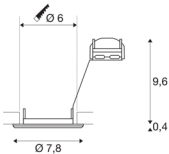

PIKA

recessed ceiling light, QPAR51, rigid, brass, max. 50W

TECHNICAL DATA

Item no.:	1000716
Socket	GU10
Lamp	QPAR51
Number of sockets	1
Lamps included	No
Primary nominal voltage	220-240V ~50/60Hz mA/V
Height	10 cm
Diameter	7.8 cm
Installation diameter	6 cm
Installation depth	10 cm
Net weight	0.113 kg
Gross weight	0.147 kg
IP Code	IP 20
Safety class	II
Assembly	Recessed
Assembly details	Ceiling
Number of through-wires	10
Wattage	50 W
Color	brass
BIG WHITE Page	395