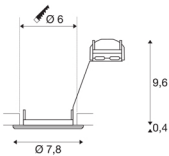

PIKA

recessed ceiling light, QPAR51, rigid, silver-grey, max. 50W

TECHNICAL DATA

Item no.:	1000717
Socket	GU10
Lamp	QPAR51
Number of sockets	1
Lamps included	No
Primary nominal voltage	220-240V ~50/60Hz mA/V
Height	10 cm
Diameter	7.8 cm
Installation diameter	6 cm
Installation depth	10 cm
Net weight	0.113 kg
Gross weight	0.147 kg
IP Code	IP 20
Safety class	II
Assembly	Recessed
Assembly details	Ceiling
Number of through-wires	10
Wattage	50 W
Color	grey
BIG WHITE Page	395