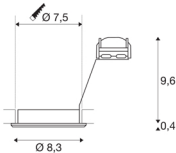

PIKA

recessed ceiling light, QPAR51, swivelling, white, max. 50W

The swivelling high-voltage recessed fitting PIKA QPAR51 is available with a white, chrome, brass or silver-grey housing, and allows the desired beam angle to be individually directed. PIKA is a modern spotlight for extraordinary lighting. The electrical connection is made directly to the 230V mains supply.

TECHNICAL DATA

Item no.:	1000718
Socket	GU10
Lamp	QPAR51
Number of sockets	1
Lamps included	No
Primary nominal voltage	220-240V ~50/60Hz mA/V
Tilt range	30 °
Height	10 cm
Diameter	8.3 cm
Installation diameter	7.5 cm
Installation depth	10 cm
Net weight	0.144 kg
Gross weight	0.178 kg
IP Code	IP 20
Safety class	II
Assembly	Recessed
Assembly details	Ceiling
Number of through-wires	10
Wattage	50 W
Color	white
BIG WHITE Page	395