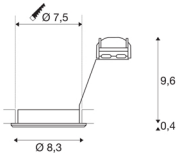

PIKA

recessed ceiling light, QPAR51, swivelling, chrome, max. 50W

The swivelling high-voltage recessed fitting PIKA QPAR51 is available with a white, chrome, brass or silver-grey housing, and allows the desired beam angle to be individually directed. PIKA is a modern spotlight for extraordinary lighting. The electrical connection is made directly to the 230V mains supply.

TECHNICAL DATA

Item no.:	1000719
Socket	GU10
Lamp	QPAR51
Number of sockets	1
Lamps included	No
Primary nominal voltage	220-240V ~50/60Hz mA/V
Tilt range	30 °
Height	10 cm
Diameter	8.3 cm
Installation diameter	7.5 cm
Installation depth	10 cm
Net weight	0.143 kg
Gross weight	0.177 kg
IP Code	IP 20
Safety class	II
Assembly	Recessed
Assembly details	Ceiling
Number of through-wires	10
Wattage	50 W
Color	chrome
BIG WHITE Page	395