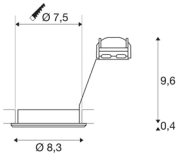

## PIKA

recessed ceiling light, QPAR51, swivelling, brass, max. 50W

The swivelling high-voltage recessed fitting PIKA QPAR51 is available with a white, chrome, brass or silver-grey housing, and allows the desired beam angle to be individually directed. PIKA is a modern spotlight for extraordinary lighting. The electrical connection is made directly to the 230V mains supply.

## TECHNICAL DATA

Item no.:	1000720
Socket	GU10
Lamp	QPAR51
Number of sockets	1
Lamps included	No
Primary nominal voltage	220-240V ~50/60Hz mA/V
Tilt range	30 °
Height	10 cm
Diameter	8.3 cm
Installation diameter	7.5 cm
Installation depth	10 cm
Net weight	0.144 kg
Gross weight	0.18 kg
IP Code	IP 20
Safety class	II
Assembly	Recessed
Assembly details	Ceiling
Number of through-wires	10
Wattage	50 W
Color	brass
BIG WHITE Page	395