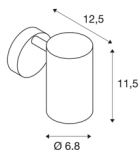

ENOLA_B

wall light, QPAR51, with switch, white, max. 50W

The ENOLA_B wall and ceiling light comes in several colour variants and impresses with its elegant conical lamp shade and its puristic appearance for a wide range of accent lighting. The luminaire is made of aluminium and steel and, thanks to the GU10 socket, is suitable for both halogen and LED lamps. The luminaire is ready to be connected to a 230V supply.

TECHNICAL DATA

Item no.:	1000730
Socket	GU10
Lamp	QPAR51
Number of sockets	1
Lamps included	No
Primary nominal voltage	220-240V ~50/60Hz mA/V
Tilt range	90 °
Horizontal rotation range	350 °
Width	9 cm
Height	11.4 cm
Depth	13 cm
Net weight	0.477 kg
Gross weight	0.631 kg
IP Code	IP 20
Safety class	I
Assembly	Surface
Assembly details	Wall
Wattage	50 W
Color	white
BIG WHITE Page	217