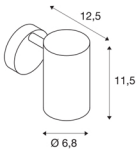

ENOLA_B

wall light, QPAR51, with switch, brass, max. 50W

The ENOLA_B wall and ceiling light comes in several colour variants and impresses with its elegant conical lamp shade and its puristic appearance for a wide range of accent lighting. The luminaire is made of aluminium and steel and, thanks to the GU10 socket, is suitable for both halogen and LED lamps. The luminaire is ready to be connected to a 230V supply.

TECHNICAL DATA

Item no.:	1000731
Socket	GU10
Lamp	QPAR51
Number of sockets	1
Lamps included	No
Primary nominal voltage	220-240V ~50/60Hz mA/V
Tilt range	90 °
Horizontal rotation range	350 °
Width	9 cm
Height	11.4 cm
Depth	13 cm
Net weight	0.471 kg
Gross weight	0.624 kg
IP Code	IP 20
Safety class	I
Assembly	Surface
Assembly details	Wall
Wattage	50 W
Color	gold
BIG WHITE Page	217