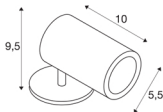

HELIA

outdoor spot, LED, 3000K, 35°, anthracite, IP55

The HELIA LED pathway luminaire is equipped with an 8W high-voltage LED and emits a warm-white light colour. The luminaire is made of aluminium and is connected using the 3m supply cable with open cable ends directly to the 230V mains supply. Thanks to its IP55 protection class, the luminaire is suitable for outdoor use.

TECHNICAL DATA

Item no.:	1000735
Number of different light outlets	1
Primary nominal voltage	220-240V ~50/60Hz mA/V
Secondary power / secondary voltage	500mA
Length	11.5 cm
Height	9.5 cm
Diameter	5.5 cm
Net weight	0.711 kg
Gross weight	0.958 kg
IP Code	IP 66
Safety class	I
Impact resistance class	IK04
Impact resistance	0,5 Joule
Assembly	Surface
Assembly details	Ceiling,Ground,Wall
Wattage	8 W
Lumen	440 lm
Colour temperature	3000 Kelvin
Beam angle	35 °
Color	anthracite
CRI	80
LXXBXX data	L70B50