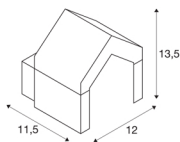

TECHNICAL DATA

Item no.:	1000797
Primary nominal voltage	220-240V ~50/60Hz mA/V
Width	12 cm
Height	13.5 cm
Depth	11.5 cm
Net weight	0.837 kg
Gross weight	1.008 kg
IP Code	IP 54
Safety class	I
Impact resistance class	IK02
Impact resistance	0,2 Joule
Assembly	Surface
Assembly details	Wall
Wattage	8 W
Lumen	330 lm
Colour temperature	3000 Kelvin
Color	anthracite
CRI	80
LXXBXX data	L70B50
Minimum ambient temperature	-20 °C
Maximum ambient temperature	45 °C
BIG WHITE Page	661