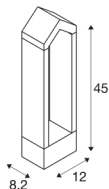

### TECHNICAL DATA

Item no.:	1000799
Primary nominal voltage	220-240V ~50/60Hz mA/V
Length	12 cm
Width	8.2 cm
Height	45 cm
Net weight	2.215 kg
Gross weight	2.542 kg
IP Code	IP 65
Safety class	I
Impact resistance class	IK02
Impact resistance	0,2 Joule
Assembly	Surface
Assembly details	Ground
Wattage	8 W
Lumen	360 lm
Colour temperature	3000 Kelvin
Color	anthracite
CRI	90
LXXBXX data	L70B50
Minimum ambient temperature	-20 °C
Maximum ambient temperature	45 °C
BIG WHITE Page	579