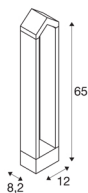

RASCALI 65 Pole

LED Outdoor floor stand, anthracite, 3000K

The RASCALI outdoor floor stand impresses with its unusual design and innovative LED light source. The luminaire is suitable for outdoor use because of its IP65 protection class. The range is completed with an appropriate wall light. The RASCALI is supplied ready for direct connection to 230V mains voltage supply.

TECHNICAL DATA

Item no.:	1000801
Primary nominal voltage	220-240V ~50/60Hz mA/V
Length	12 cm
Width	8.2 cm
Height	65 cm
Net weight	2.764 kg
Gross weight	3.212 kg
IP Code	IP 65
Safety class	I
Impact resistance class	IK02
Impact resistance	0,2 Joule
Assembly	Surface
Assembly details	Ground
Wattage	8 W
Lumen	360 lm
Colour temperature	3000 Kelvin
Color	anthracite
CRI	90
LXXBXX data	L70B50
Minimum ambient temperature	-20 °C
Maximum ambient temperature	45 °C
BIG WHITE Page	579