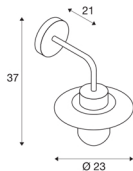

MOLAT

outdoor wall light, E27, anthracite, max. 60W, IP44

The MOLAT wall light equipped with an E27 socket is made from painted aluminium and a pane of glass which covers the socket. The lamp head attached to the curved arm faces downwards. It is suitable for use outdoors thanks to its IP44 protection class. The electrical connection of the luminaire, which is available in anthracite, is made to the 230V mains power supply.

TECHNICAL DATA

Item no.:	1000820
Socket	E27
Number of sockets	1
Primary nominal voltage	220-240V ~50/60Hz mA/V
Length	37 cm
Width	23 cm
Height	23 cm
Net weight	1.2 kg
Gross weight	1.721 kg
IP Code	IP 44
Safety class	I
Impact resistance class	IK02
Impact resistance	0,2 Joule
Assembly	Surface
Assembly details	Wall
Wattage	60 W
Color	anthracite
BIG WHITE Page	657