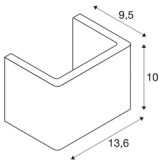

MANA

lamp shade, W/H/D 13,5/10/9,9 cm, plaster, white

FENDA lamp shade made from plaster, 136 mm in diameter and 100 mm high in white.

TECHNICAL DATA

Item no.:	1000824
Width	13.6 cm
Height	10 cm
Depth	9.5 cm
Net weight	0.674 kg
Gross weight	0.921 kg
IP Code	IP 20
Color	white
BIG WHITE Page	186