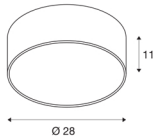

MEDO 30

ceiling light, LED, 3000K, black, 1-10V

TECHNICAL DATA

Item no.:	1000855
Primary nominal voltage	220-240V ~50/60Hz mA/V
Secondary power / secondary voltage	350mA
Height	11 cm
Diameter	28 cm
Net weight	0.867 kg
Gross weight	1.329 kg
IP Code	IP 20
Safety class	I
Assembly	Surface
Assembly details	Ceiling,Ceiling with Acc.
Dimmable	Yes
Dimming technology	1-10V
Wattage	15 W
Lumen	1000 lm
Colour temperature	3000 Kelvin
Beam angle	105 °
Color	black
CRI	80
UGR ≤	25
LXXBXX data	L70B50
Minimum ambient temperature	-20 °C