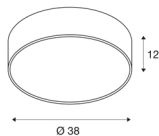

MEDO 40

ceiling light, LED, 3000K, silver-grey, 1-10V

TECHNICAL DATA

Item no.:	1000866
Primary nominal voltage	220-240V ~50/60Hz mA/V
Secondary power / secondary voltage	700mA
Height	12 cm
Diameter	38 cm
Net weight	1.401 kg
Gross weight	2.406 kg
IP Code	IP 20
Safety class	I
Assembly	Surface
Assembly details	Ceiling,Ceiling with Acc.
Dimmable	Yes
Dimming technology	1-10V
Wattage	28 W
Lumen	2450 lm
Colour temperature	3000 Kelvin
Beam angle	105 °
Color	grey
CRI	80
UGR ≤	25
LXXBXX data	L70B50
Minimum ambient temperature	-20 °C