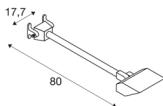

TODAY

outdoor display fitting, LED, 4000K, black, long, IP65

The powerful display fitting TODAY is made of painted aluminium which covers the built-in LED. The lamp head can be tilted and is mounted on a straight beam. With protection class IP65, it is suitable for outdoor use. The electrical connection of the luminaire, which comes in black, white and silver-grey, is made directly to the 230V mains power supply. This luminaire has a built-in, powerful 29W LED lamp.

TECHNICAL DATA

Item no.:	1000880
Primary nominal voltage	220-240V ~50/60Hz mA/V
Secondary power / secondary voltage	640mA
Width	17.7 cm
Height	23.2 cm
Depth	66.6 cm
Net weight	1.772 kg
Gross weight	2.147 kg
IP Code	IP 65
Safety class	I
Impact resistance class	IK02
Impact resistance	0,2 Joule
Assembly	Surface
Assembly details	Wall
Wattage	29 W
Lumen	2800 lm
Colour temperature	4000 Kelvin
Beam angle	140 °
Color	black
CRI	70
LXXBXX data	L70B50
BIG WHITE Page	665