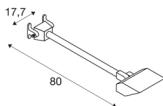

TODAY

outdoor display fitting, LED, 4000K, white, long, IP65

The powerful display fitting TODAY is made of painted aluminium which covers the built-in LED. The lamp head can be tilted and is mounted on a straight beam. With protection class IP65, it is suitable for outdoor use. The electrical connection of the luminaire, which comes in black, white and silver-grey, is made directly to the 230V mains power supply. This luminaire has a built-in, powerful 29W LED lamp.

TECHNICAL DATA

Item no.:	1000881
Primary nominal voltage	220-240V ~50/60Hz mA/V
Secondary power / secondary voltage	640mA
Width	17.7 cm
Height	23.2 cm
Depth	66.6 cm
Net weight	1.775 kg
Gross weight	2.134 kg
IP Code	IP 65
Safety class	I
Impact resistance class	IK02
Impact resistance	0,2 Joule
Assembly	Surface
Assembly details	Wall
Wattage	29 W
Lumen	2800 lm
Colour temperature	4000 Kelvin
Beam angle	140 °
Color	white
CRI	70
LXXBXX data	L70B50
BIG WHITE Page	665