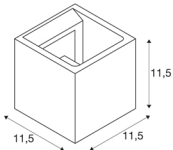

SOLID CUBE

wall light, QT14, grey, max. 25W

The SOLID CUBE concrete luminaire is a high-quality UP/DOWN wall light with a purist, clear design. The cubic design of the luminaire makes it suitable for modern furnishings. Prepared to take one G9 halogen or retrofit LED bulb, it is ready for direct connection to the 230V mains supply.

TECHNICAL DATA

Item no.:	1000910
Socket	G9
Lamp	QT14
Number of sockets	1
Lamps included	No
Primary nominal voltage	220-240V ~50/60Hz mA/V
Length	11.5 cm
Width	11.5 cm
Depth	11.5 cm
Net weight	1.176 kg
Gross weight	1.416 kg
IP Code	IP 20
Safety class	I
Assembly	Surface
Assembly details	Wall
Wattage	25 W
Color	grey
BIG WHITE Page	216