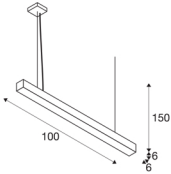

Q-LINE PD

LED indoor pendant, 1m, BAP, white, 3000K

The Q-LINE ceiling light is optionally available with a white, black, or silver-grey luminaire housing. It is also available with a pure white or warm white LED, and different dimensions. Its high luminance and UGR value of less than 10 make the Q-Line luminaire suitable for workstations. Thanks to the TRIAC dimmable LED driver, the luminaire can be directly connected to the 230 Volt mains voltage supply.

TECHNICAL DATA

Item no.:	1000926
Number of different light outlets	1
Primary nominal voltage	220-240V ~50/60Hz mA/V
Secondary power / secondary voltage	900mA
Length	100 cm
Pendant length	150 cm
Width	6 cm
Height	6 cm
Net weight	2.631 kg
Gross weight	3.146 kg
IP Code	IP 20
Safety class	I
Assembly	Surface
Assembly details	Ceiling
Dimmable	Yes
Dimming technology	trailing edge
Wattage	46 W
Lumen	2100 lm
Colour temperature	3000 Kelvin
Beam angle	30 °
Color	white
CRI	90